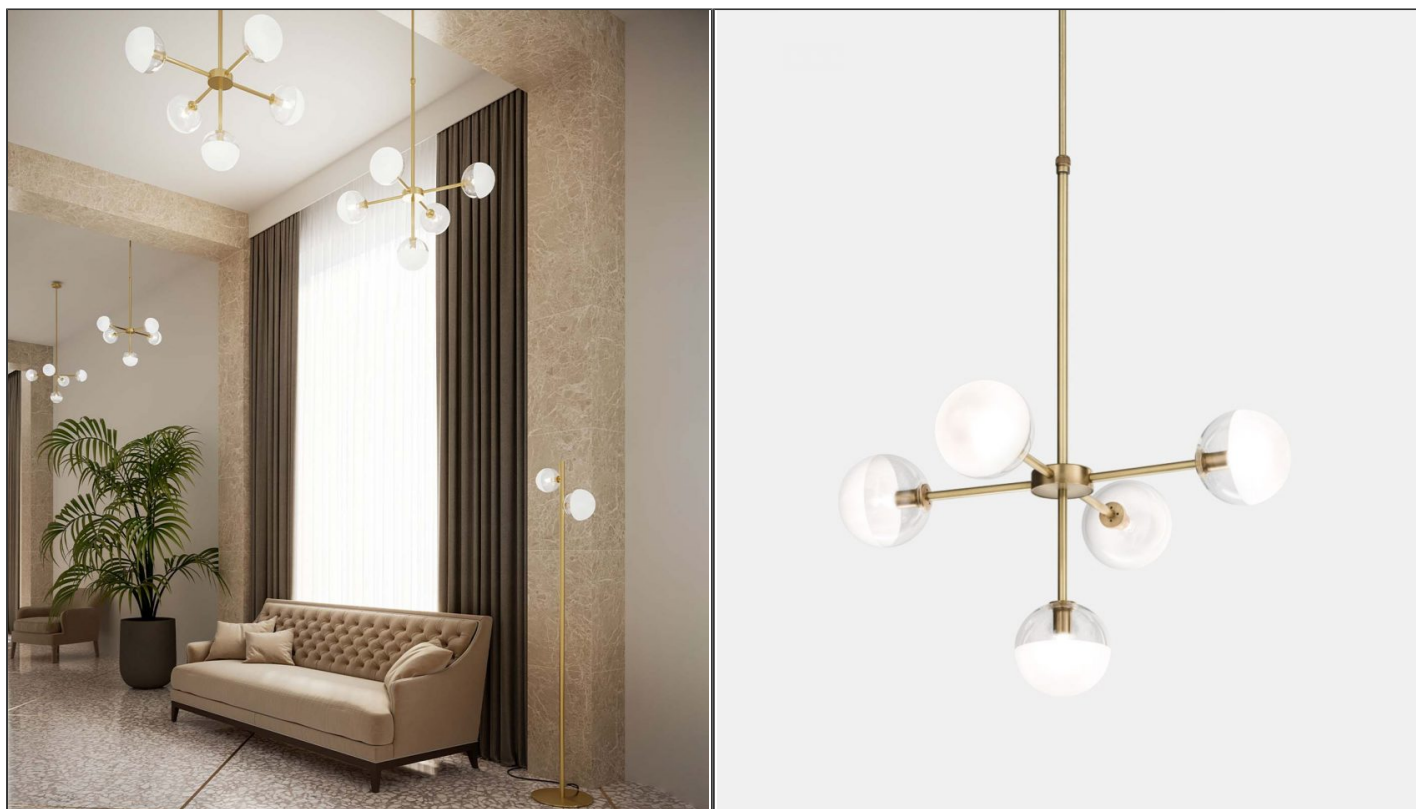

## Molecola 5lt Pendant Light

IL.MOLECOLA 5/P

### PRODUCT DETAILS

<b>Dimensions (cm)</b>	W61.3
<b>Application</b>	Interior
<b>Material</b>	Glass, Brass
<b>Drop (cm)</b>	Max 123
<b>Lamp</b>	G9 Max 5W
<b>Availability</b>	Upon Request