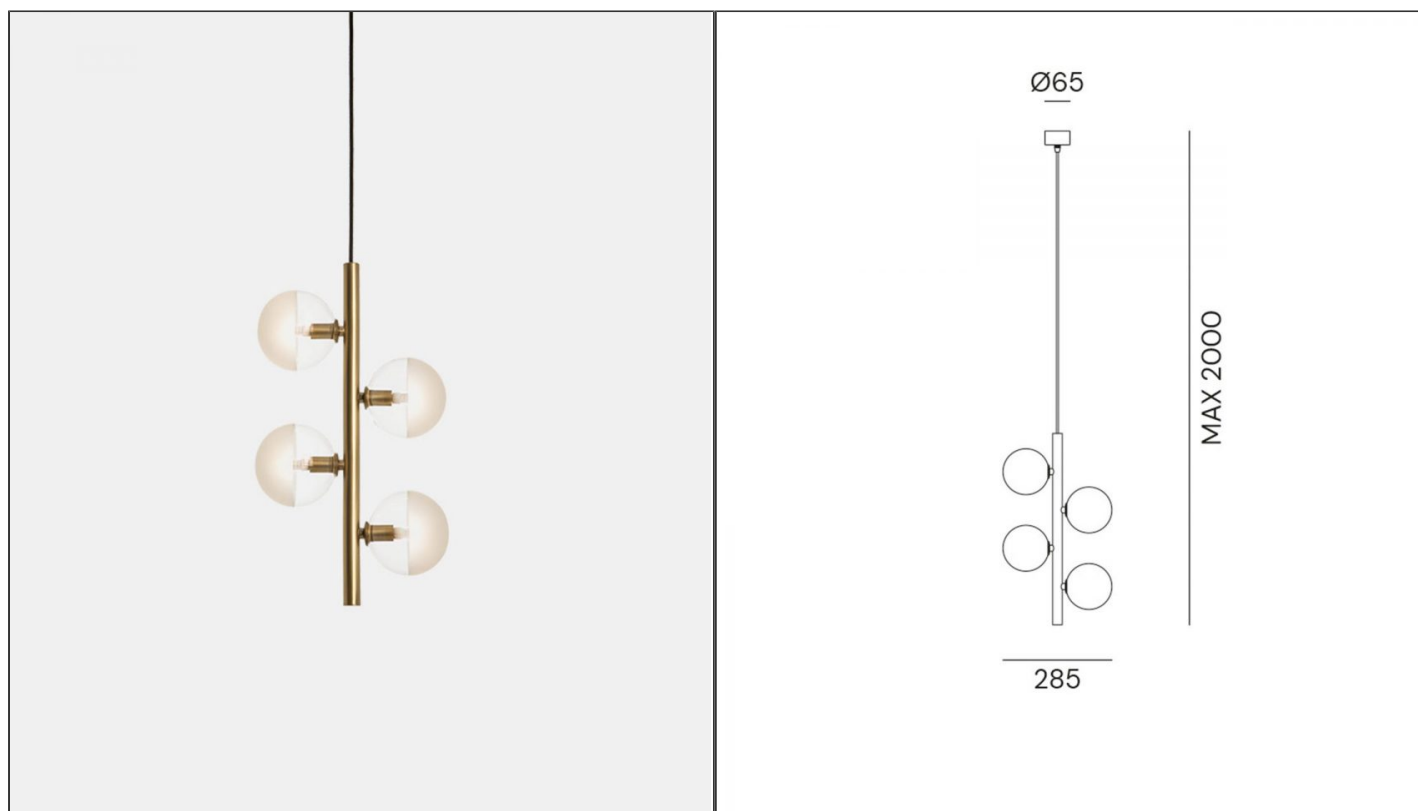

Molecola Vertical Pendant Light

IL.MOLECOLA VERTICAL/P

PRODUCT DETAILS

Dimensions (cm)	H50 x W 28.3
Material	Glass, Brass
Lamp	G9 Max 5W
Drop (cm)	Max 200
Availability	Upon Request

NOTES
