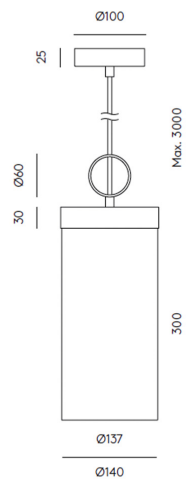

Nooi Pendant Light

ARO.C1276

PRODUCT DETAILS

Dimensions (cm)	H39 x Ø14
Application	Interior
Material	Acrylic, Linen, Steel
Lamp	T8 5W 3000K
Drop (cm)	Max 300

NOTES
