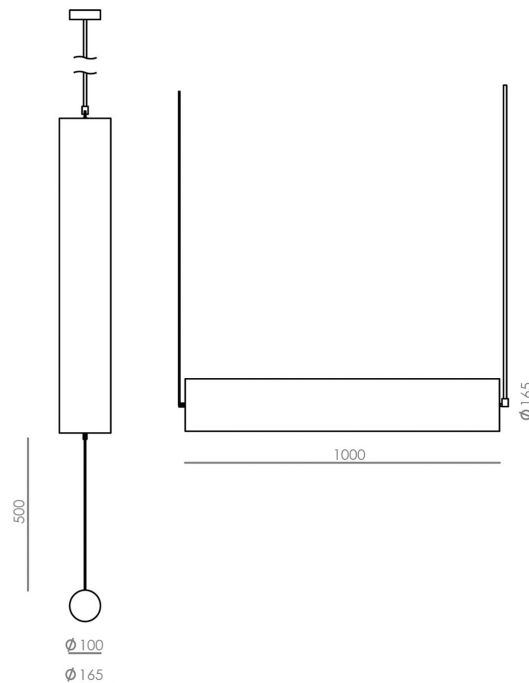

## Nooi Vertical Pendant Light

ARO.C1276/L-V

### PRODUCT DETAILS

<b>Dimensions (cm)</b>	H160 x Ø16.5
<b>Application</b>	Interior
<b>Material</b>	Acrylic, Linen, Steel
<b>Finish</b>	Cream
<b>Lamp</b>	T8 14W 3000K