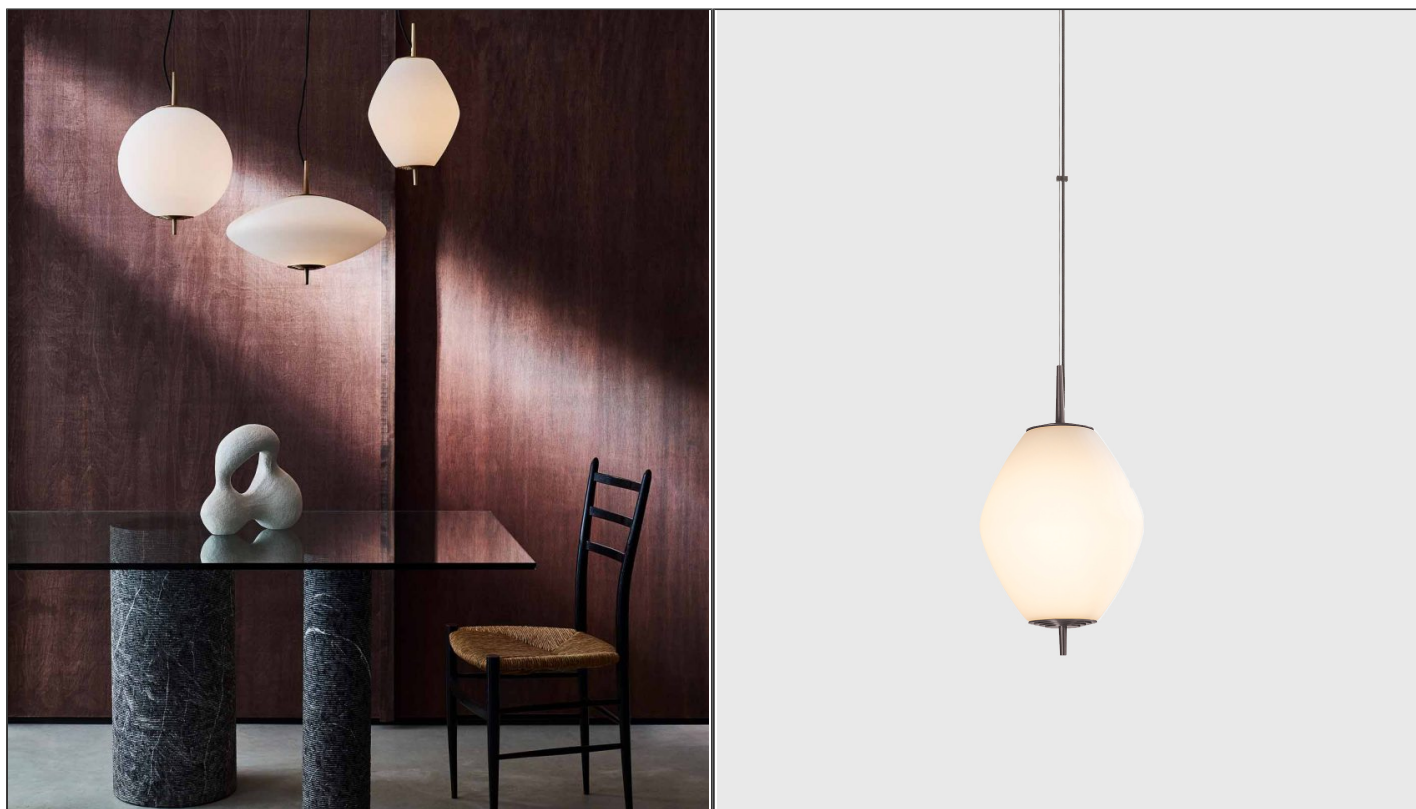

Nova Tall Pendant Light

JA.NOVA TALL/P

PRODUCT DETAILS

Dimensions (cm)	H42.5 x Ø24
Application	Interior
Material	Glass, Brass
Lamp	E27 Max 40W
Drop (cm)	Max 230

NOTES
