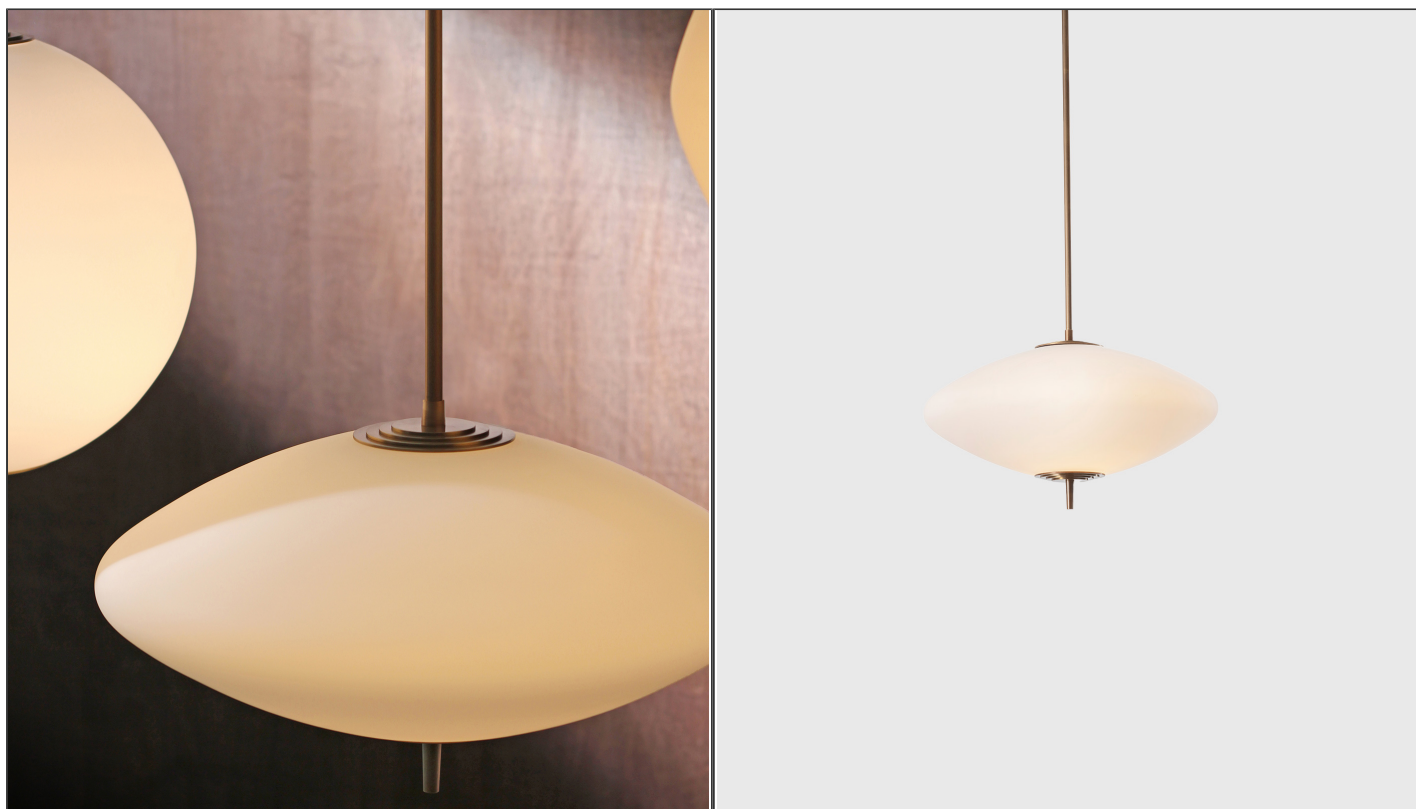

Nova Wide Pendant Light

JA.NOV/WI/P

PRODUCT DETAILS

| | |
|------------------------|--------------|
| Dimensions (cm) | H32.5 x Ø42 |
| Application | Interior |
| Material | Glass, Brass |
| Lamp | E27 Max 40W |
| Drop (cm) | Max 230 |