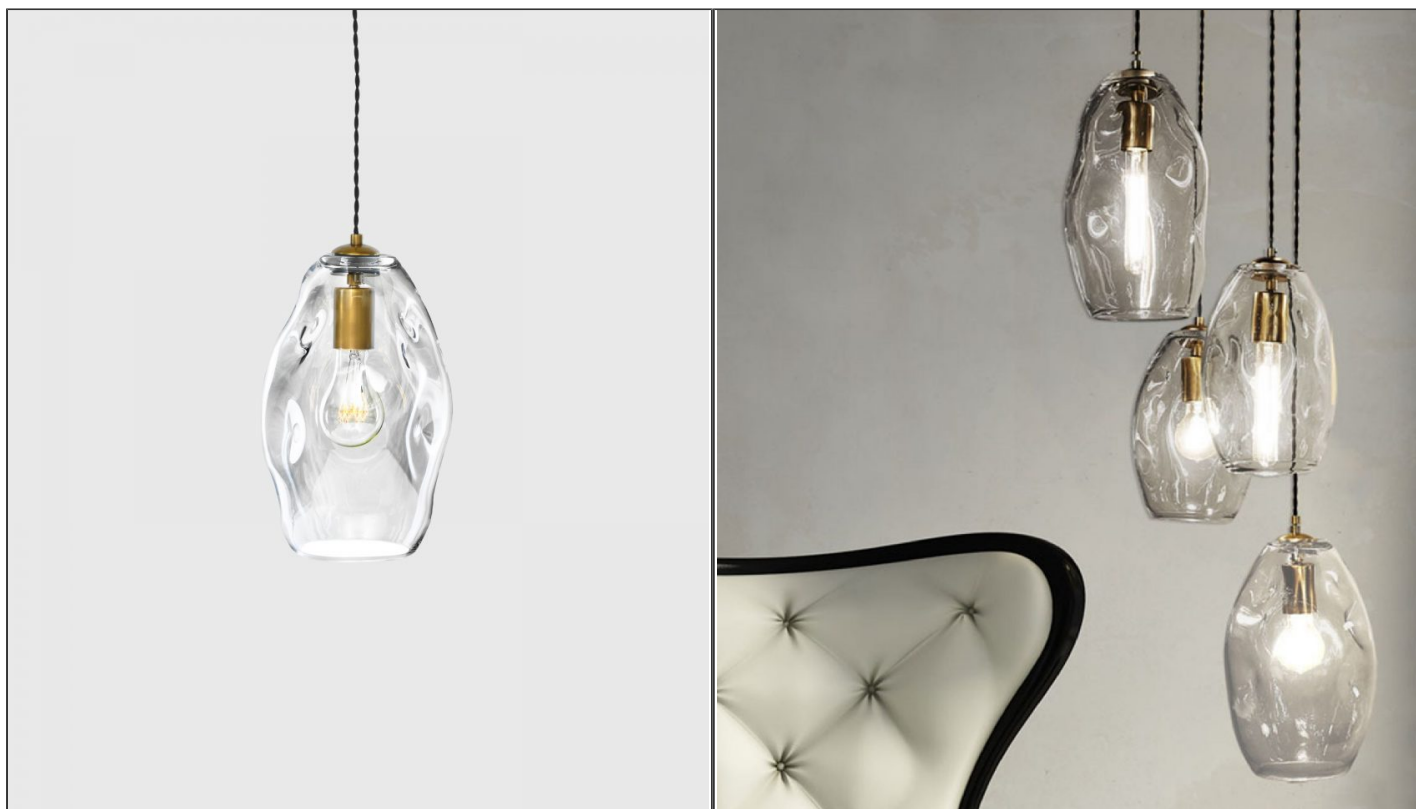

Organic Pendant Light

LR.ORGANIC/P

PRODUCT DETAILS

Dimensions	N/A
Application	Interior
Material	Mouth Blown Glass, Brass
Drop (cm)	Max 200
Lamp	E27 Max 60W
Availability	In Stock

NOTES
