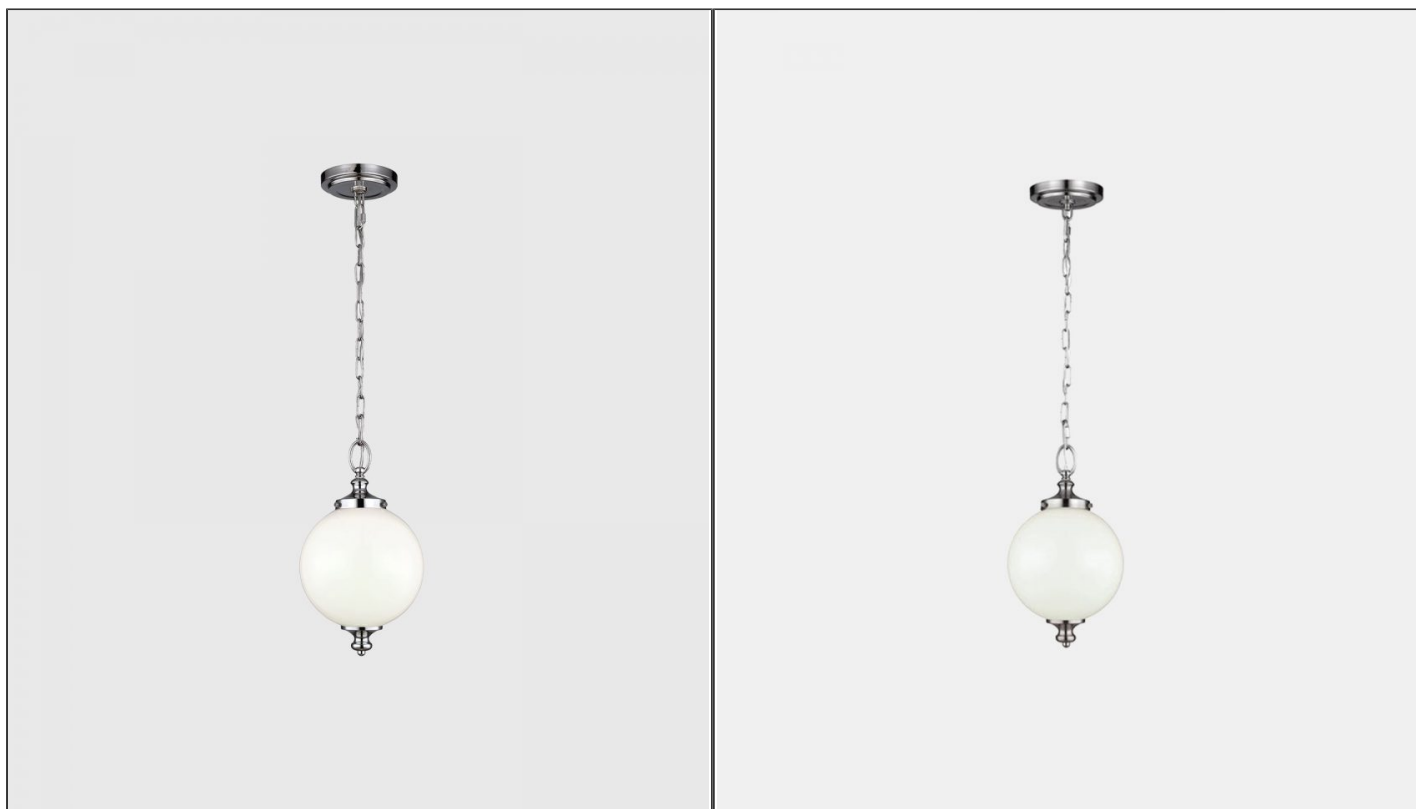

Parkman Pendant Light

ELS.PARKMAN-P

PRODUCT DETAILS

Dimensions	N/A
Application	Interior
Material	Glass, Metal
Drop (cm)	Max 205
Lamp	E27 Max 60W
Availability	Upon Request

NOTES
