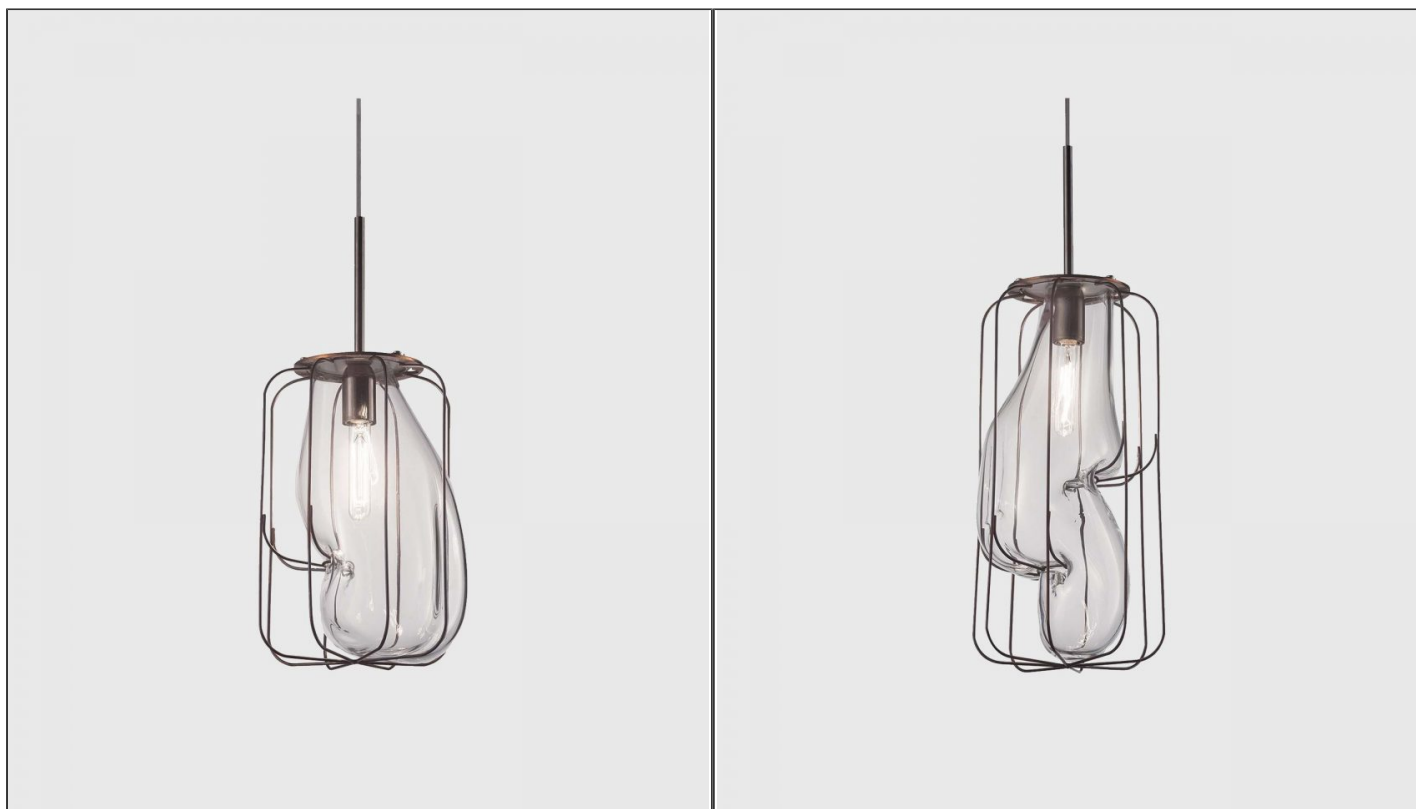

Pause Pendant Light

SIR.PAUSE/P

PRODUCT DETAILS

Dimensions	N/A
Application	Interior
Material	Metal, Mouth-blown Glass
Lamp	E14 Max 60W
Availability	Upon Request

NOTES
