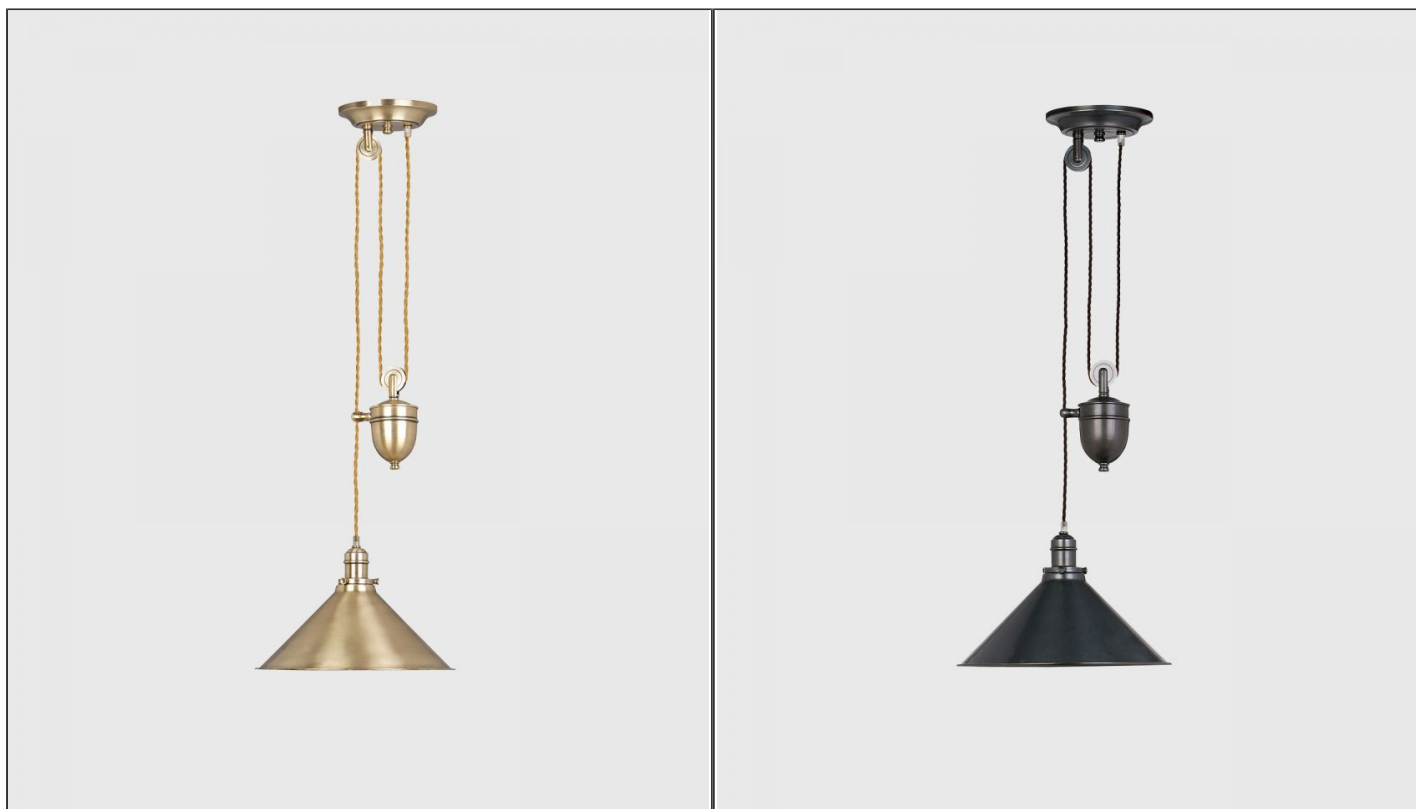

Provence Rise & Fall Pendant Light

ELS.PV-P

PRODUCT DETAILS

Dimensions (cm)	H23 x W37
Material	Metal
Lamp	E27 Max 60W
Drop (cm)	Max 180
Availability	Upon Request

NOTES
