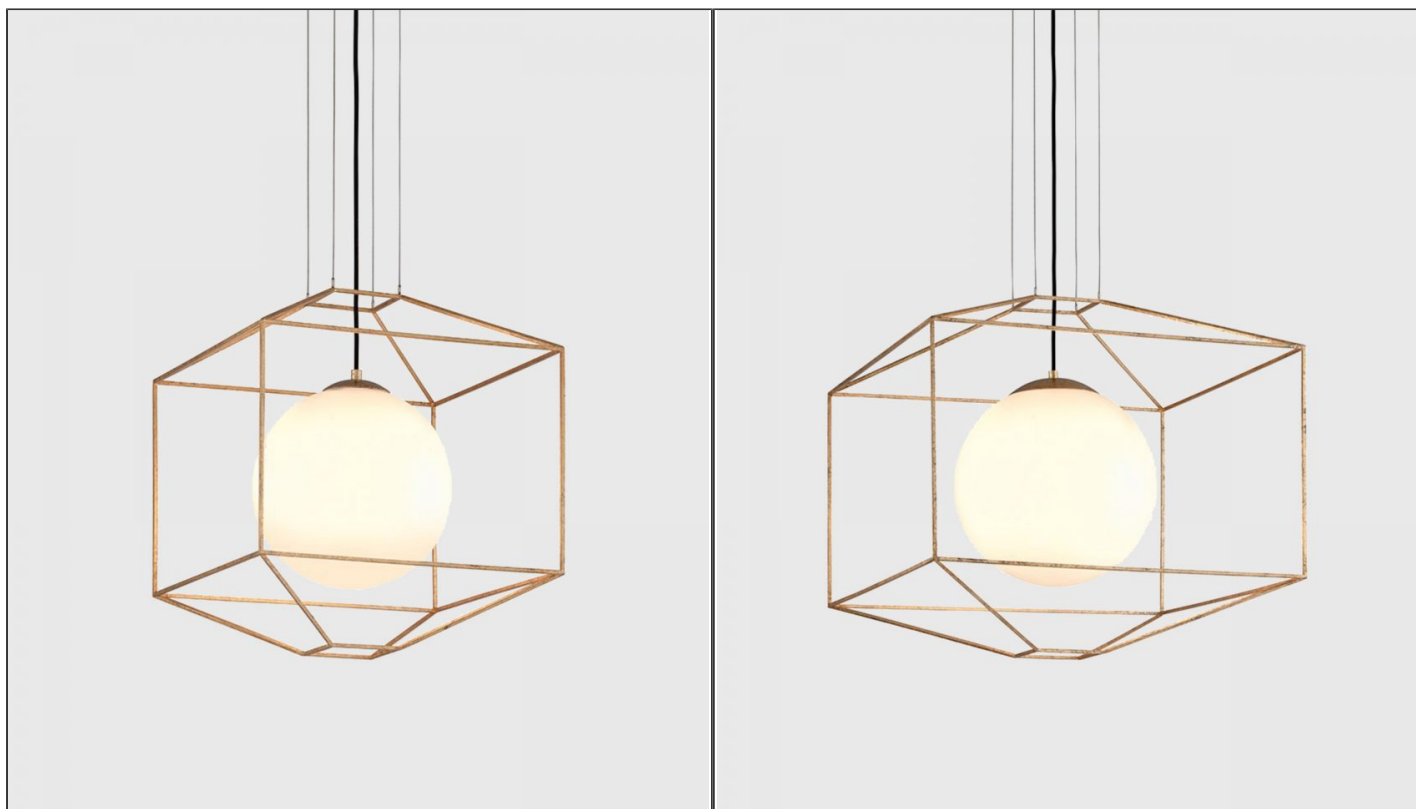

## Silhouette Pendant Light

HVG.SILHOUETTE/P

### PRODUCT DETAILS

<b>Dimensions</b>	N/A
<b>Application</b>	Interior
<b>Material</b>	Glass, Metal
<b>Finish</b>	Gold Leaf, White
<b>Drop (cm)</b>	Max 350
<b>Lamp</b>	E27 Max 40W
<b>Availability</b>	12 weeks