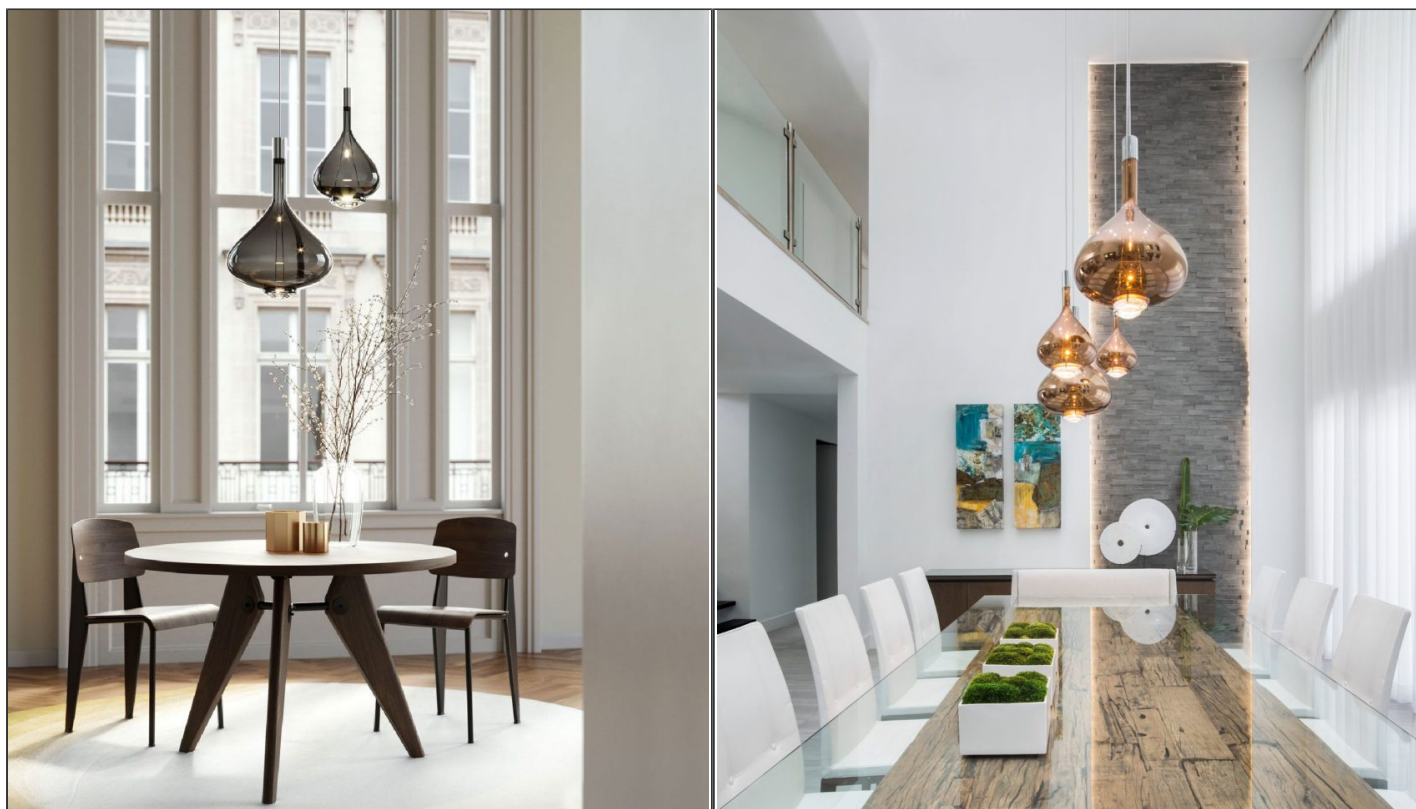

### PRODUCT DETAILS

<b>Dimensions</b>	N/A
<b>Application</b>	Interior
<b>Material</b>	Metal, Mouth-blown Glass
<b>Lamp</b>	2 x LED 10W 2700K
<b>Drop (cm)</b>	Max 250
<b>Availability</b>	Upon Request