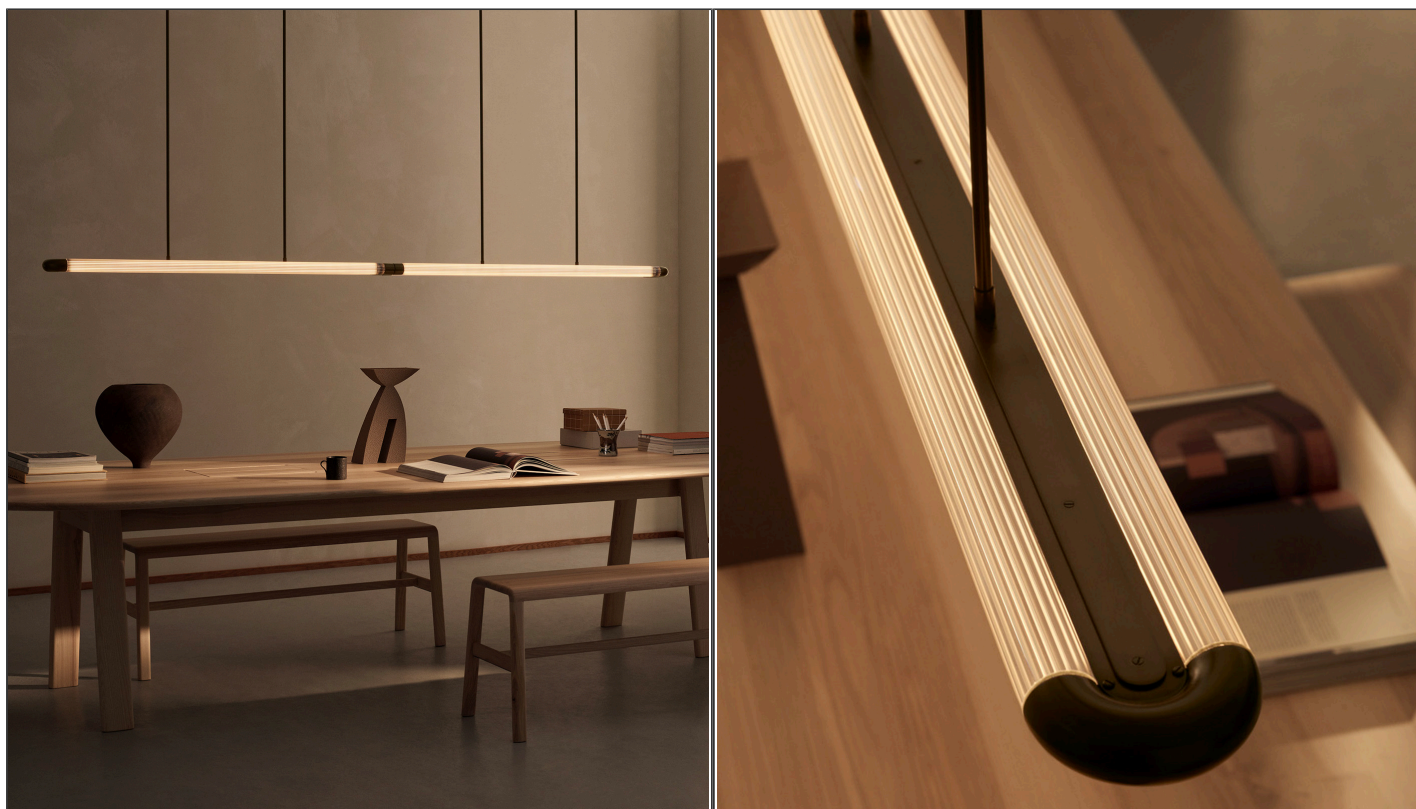

Strata XL Pendant Light

JA.STRATA XL/P

PRODUCT DETAILS

Dimensions	N/A
Application	Interior
Material	Glass, Brass
Glass Finish	Clear Reeded
Lamp	See Description
Drop (cm)	As Required

NOTES
