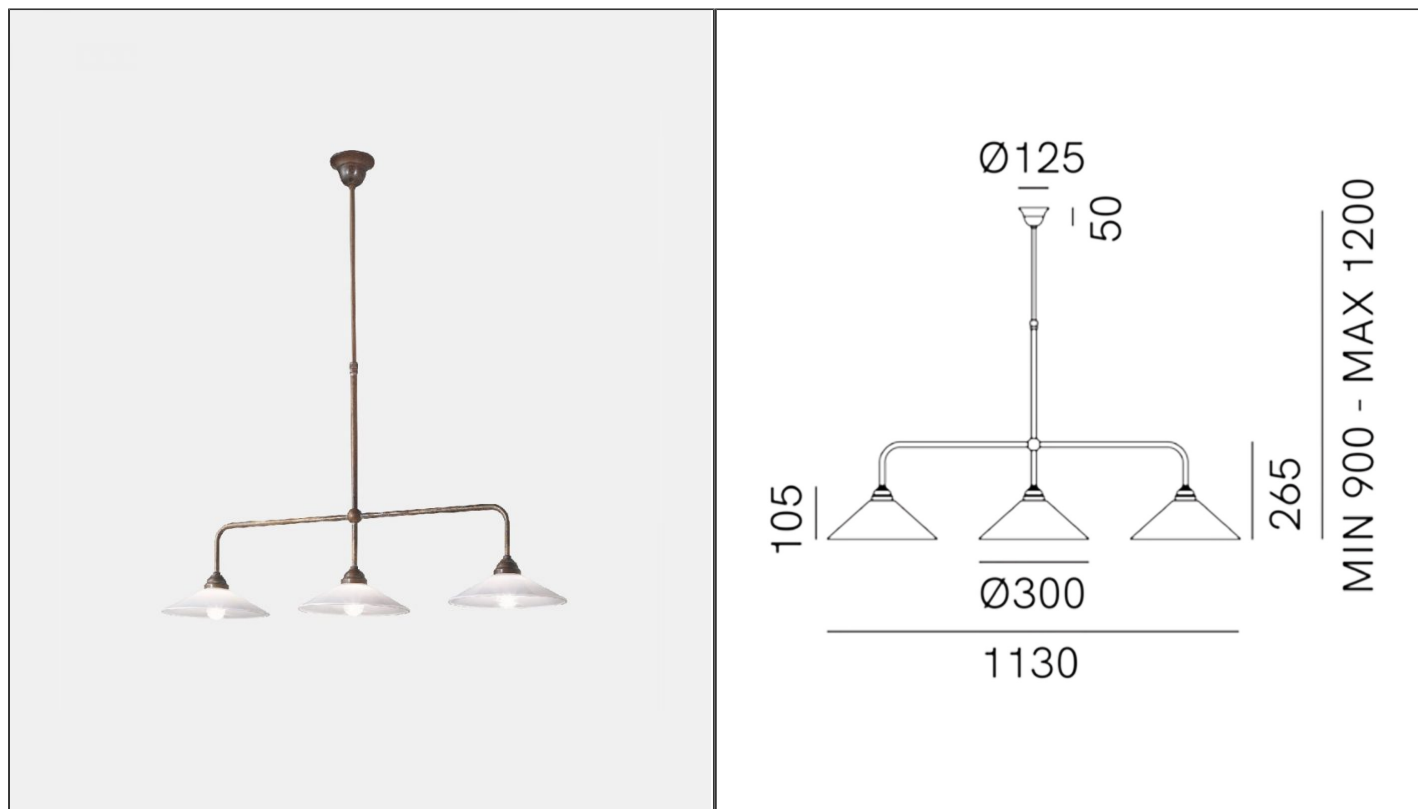

## Tabia Suspension Light

IL.212.25.OV

### PRODUCT DETAILS

<b>Dimensions (cm)</b>	H26.5 x W113 x D30
<b>Application</b>	Interior
<b>Material</b>	Glass, Brass
<b>Finish</b>	Antique Brass/White
<b>Lamp</b>	E27 Max 15W
<b>Drop (cm)</b>	Max 120
<b>Availability</b>	Upon Request