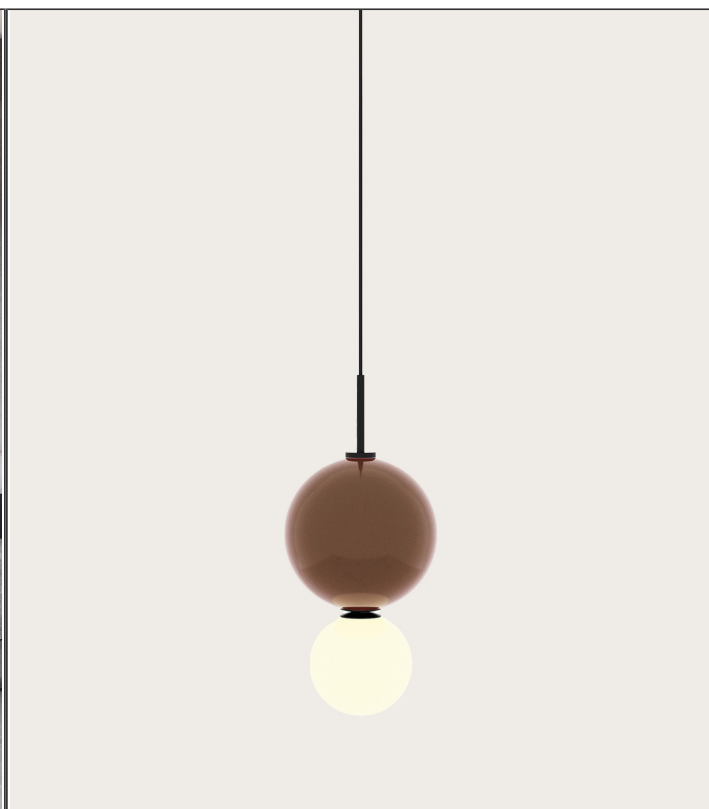

Ulon Pendant Light

ARO.ULON/P

PRODUCT DETAILS

Dimensions (cm)	H65 x Ø30
Application	Interior
Material	Acrylic, Glass, Steel
Lamp	G9 Max 5W
Drop (cm)	Max 300

NOTES
