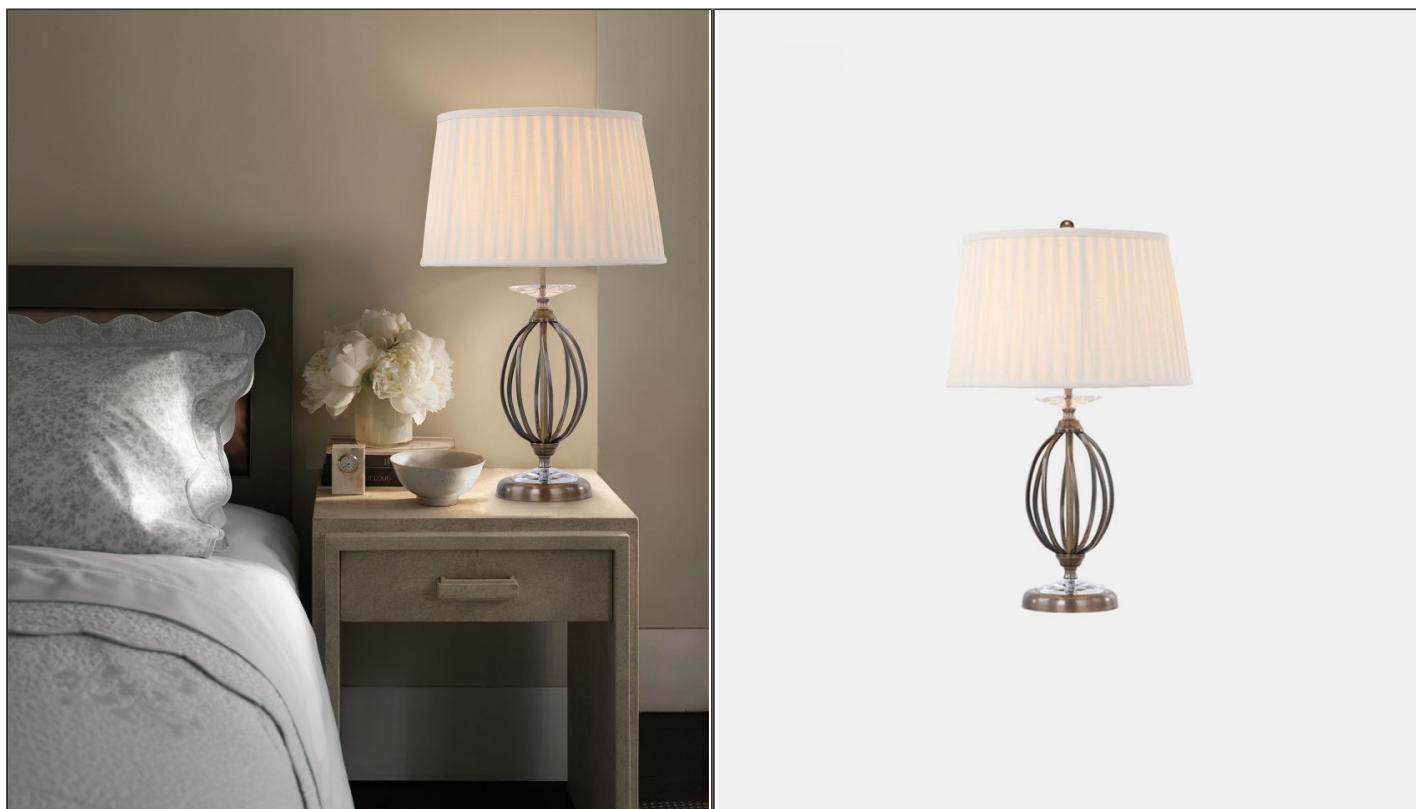

Aegean Table Lamp

ELS.AG-TL

PRODUCT DETAILS

Dimensions (cm)	H56.5 x W36
Application	Interior
Material	Fabric, Metal
Lamp	E27 Max 60W
Availability	Upon Request

NOTES
