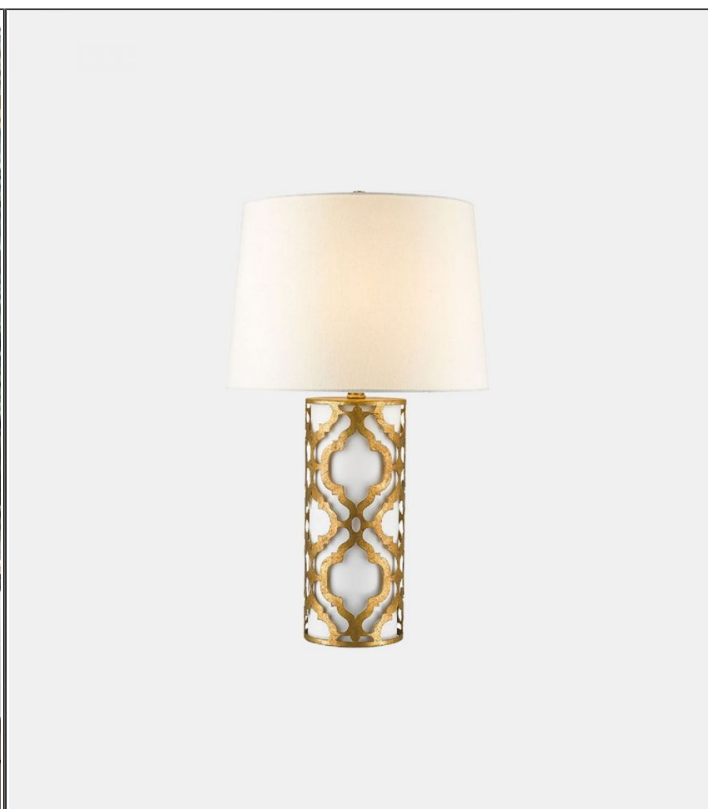

Arabella Table Lamp

ELS.GN-ARABELLA-TL-G

PRODUCT DETAILS

| | |
|------------------------|-----------------|
| Dimensions (cm) | H70 x W40 |
| Application | Interior |
| Material | Linen, Metal |
| Finish | Distressed Gold |
| Lamp | E27 Max 100W |
| Availability | Upon Request |