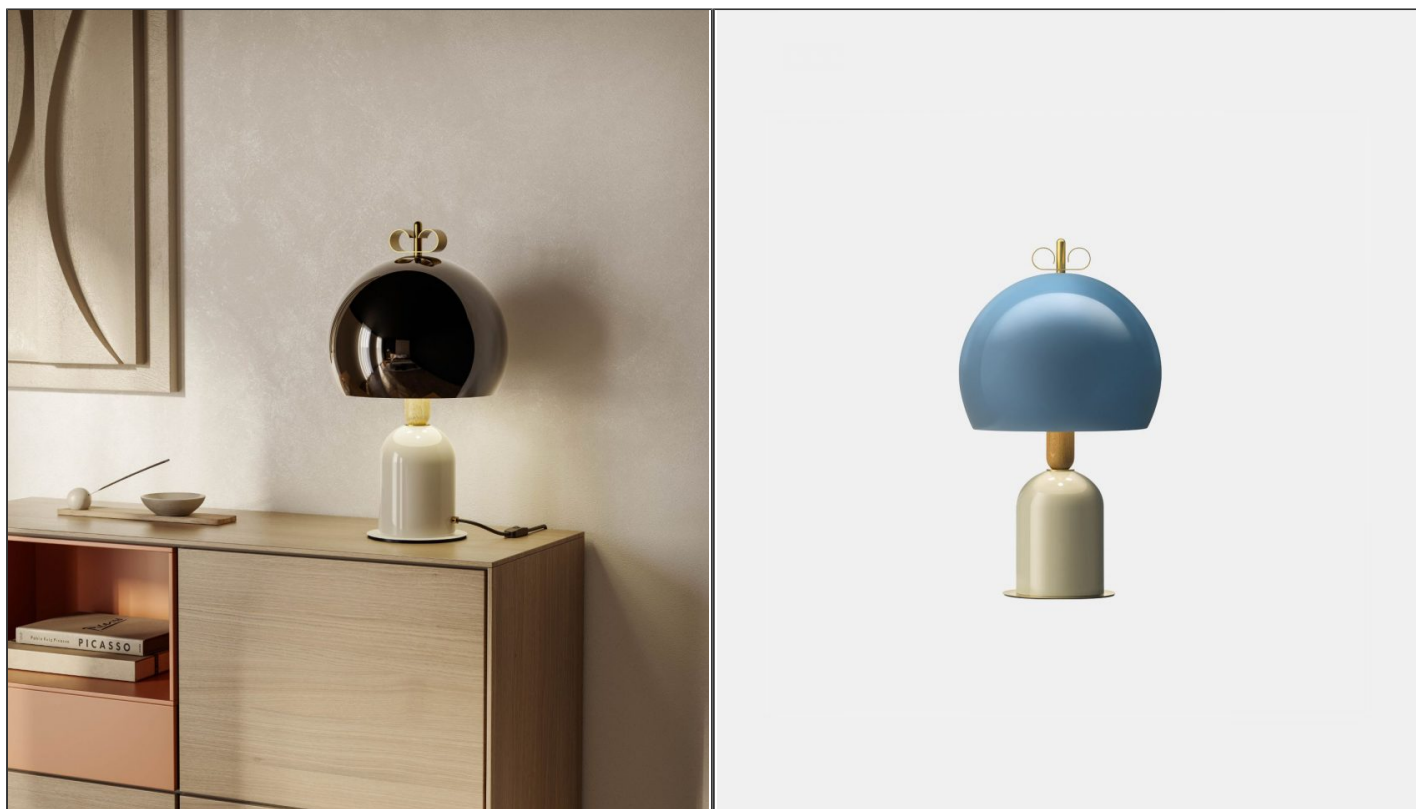

Bon Ton Table Lamp

TOR.BONTON/T

PRODUCT DETAILS

Dimensions	N/A
Application	Interior
Material	Oak, Aluminium, Brass, Iron
Lamp	E14 Max 10W

NOTES
