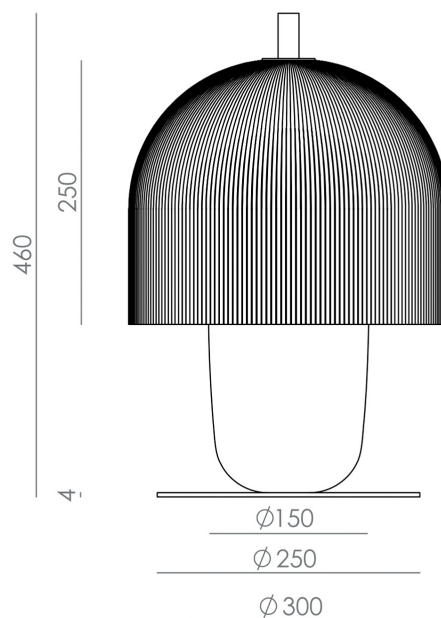

Holm Table Lamp

ARO.S1321

PRODUCT DETAILS

Dimensions (cm)	H46 x Ø30
Application	Interior
Material	Glass, Metal
Finish	Opal
Lamp	LED 6W 2700K

NOTES
