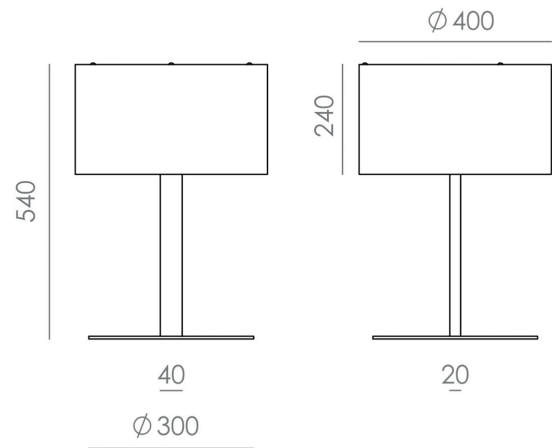

**Rems Table Lamp**

ARO.S1318/NEG-ORA

**PRODUCT DETAILS**

<b>Dimensions (cm)</b>	H54 x Ø40
<b>Application</b>	Interior
<b>Material</b>	Acrylic, Leather, Metal
<b>Finish</b>	Matte Black/Orange
<b>Lamp</b>	LED 9W 2700K