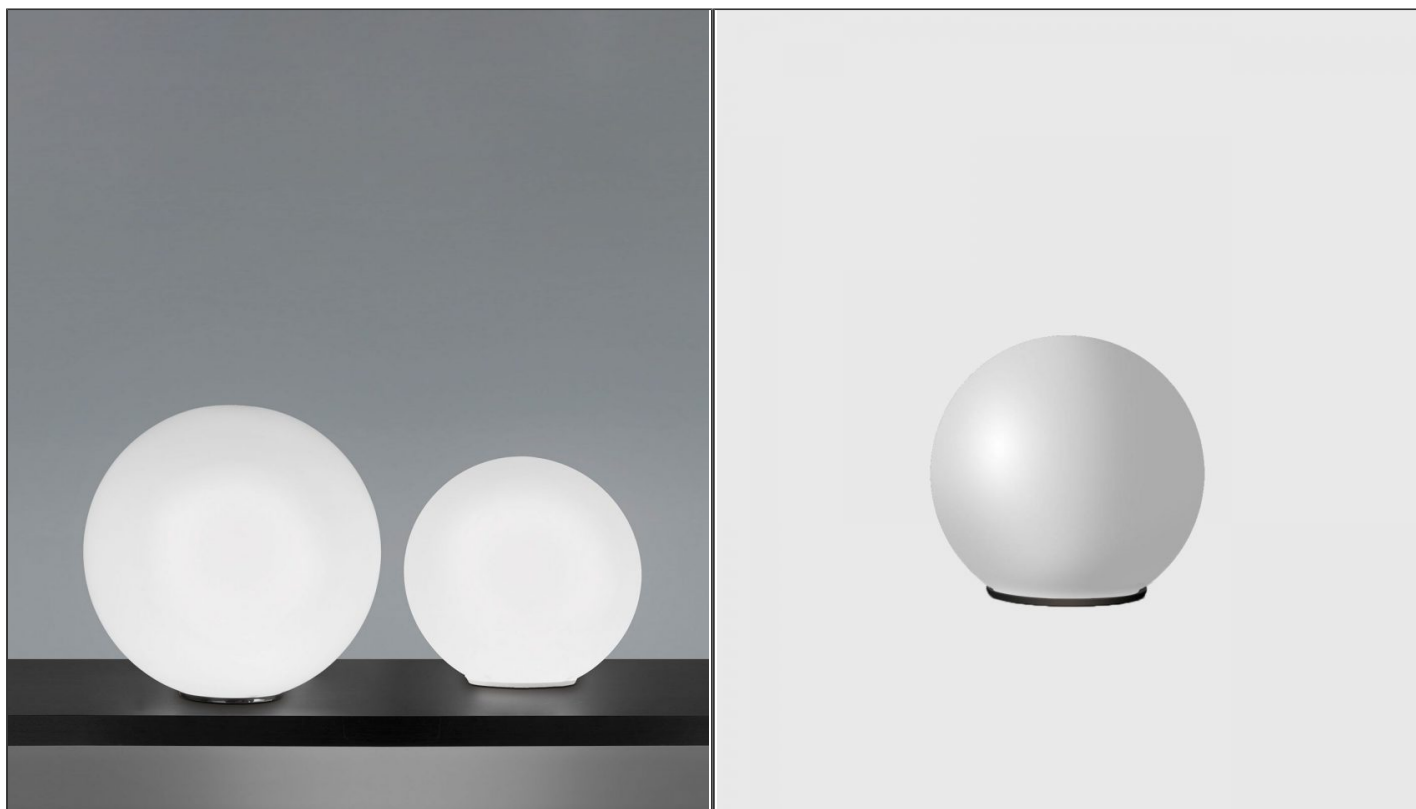

Sferis Table Lamp

ZAF.SFERIS/TL

PRODUCT DETAILS

Dimensions	N/A
Application	Interior
Material	Glass, Metal
Lamp	E27 Max 60W
Availability	Upon Request

NOTES
