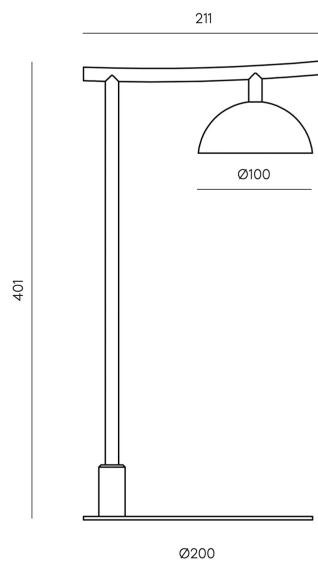

## Tana Table Lamp

ARO.S1309/NEG

### PRODUCT DETAILS

<b>Dimensions (cm)</b>	H40 x Ø200
<b>Application</b>	Interior
<b>Material</b>	Steel
<b>Finish</b>	Matte Black
<b>Lamp</b>	LED 4W 2700K