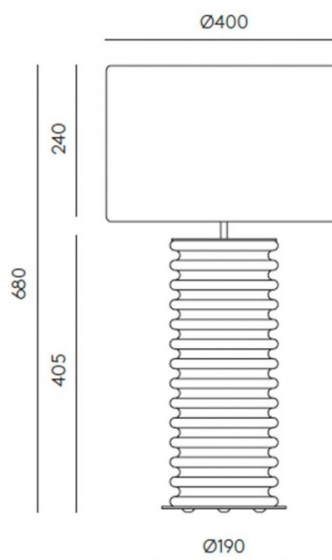

## Taro Table Lamp

ARO.NAC113/ORO+801021/41

### PRODUCT DETAILS

<b>Dimensions (cm)</b>	H68 x Ø40
<b>Application</b>	Interior
<b>Material</b>	Ceramic, Fabric, Metal
<b>Finish</b>	Matte Brass/Green Leaf
<b>Shade Finish</b>	Black
<b>Lamp</b>	E27 Max 60W