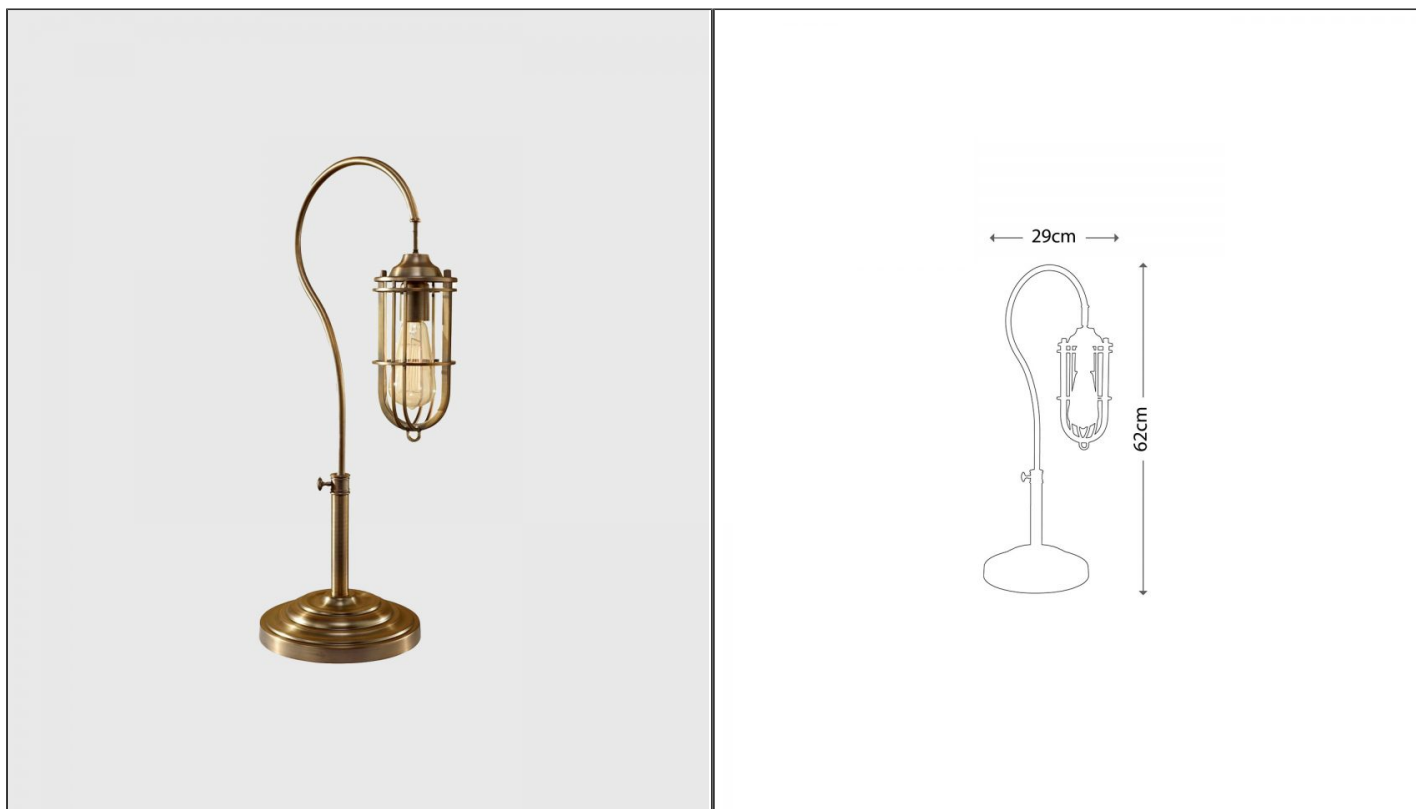

Urban Renewal Table Lamp

ELS.FE-URBANRWL-TL1

PRODUCT DETAILS

Dimensions (cm)	H62 x W29
Application	Interior
Material	Metal
Finish	Dark Antique Brass
Lamp	E27 Max 60W
Availability	Upon Request

NOTES
