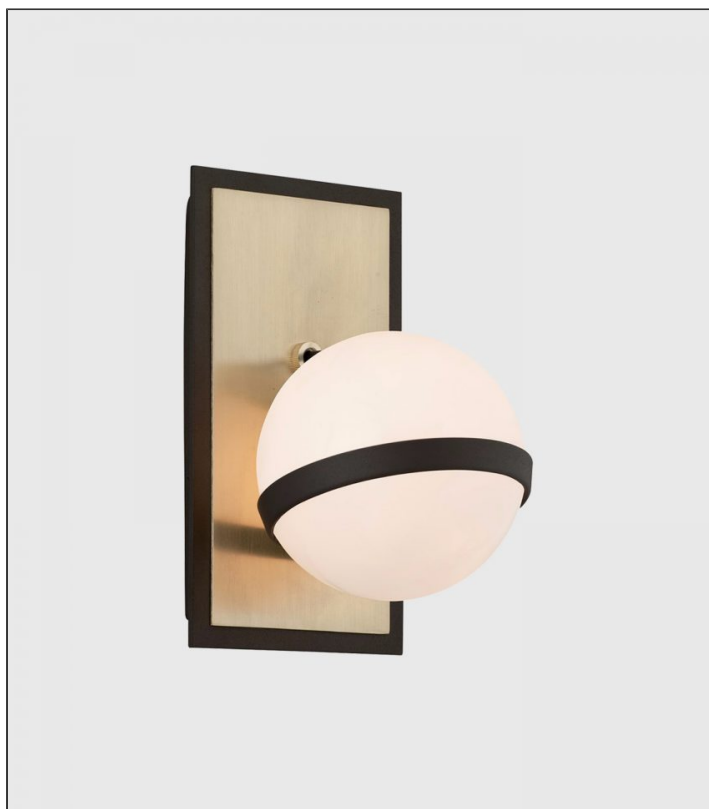

Ace Wall Light

HVG.B5301-CE

PRODUCT DETAILS

Dimensions (cm)	H23 x W13 x D16
Application	Interior
Material	Glass, Metal
Finish	Bronze Brushed Brass/Black, White
Lamp	G9 Max 5W
Availability	Upon Request

NOTES
