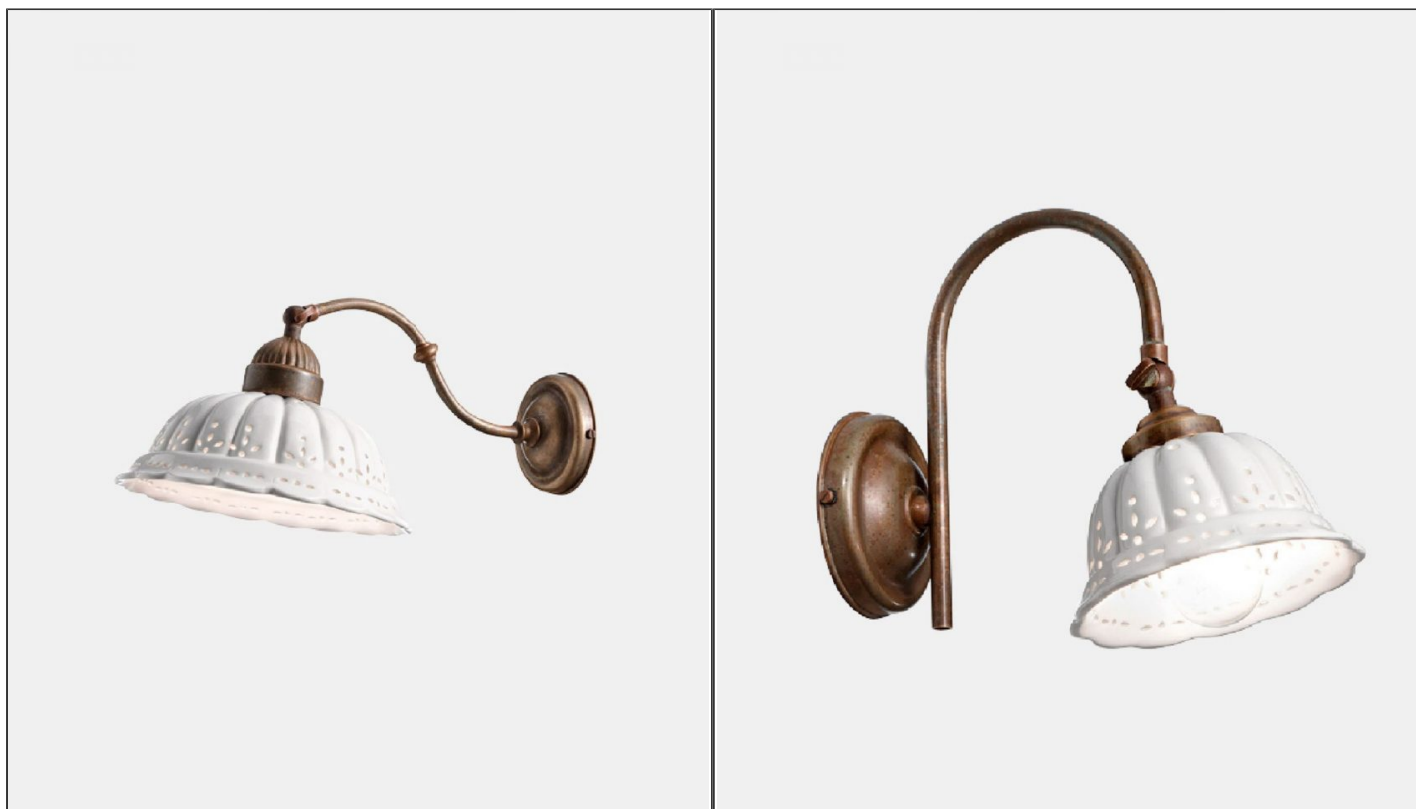

Anita Wall Light

IL061/W

PRODUCT DETAILS

Dimensions	N/A
Application	Interior
Material	Brass, Ceramic
Finish	Pre Aged, White
Lamp	E14 Max 46W
Availability	Upon Request

NOTES
