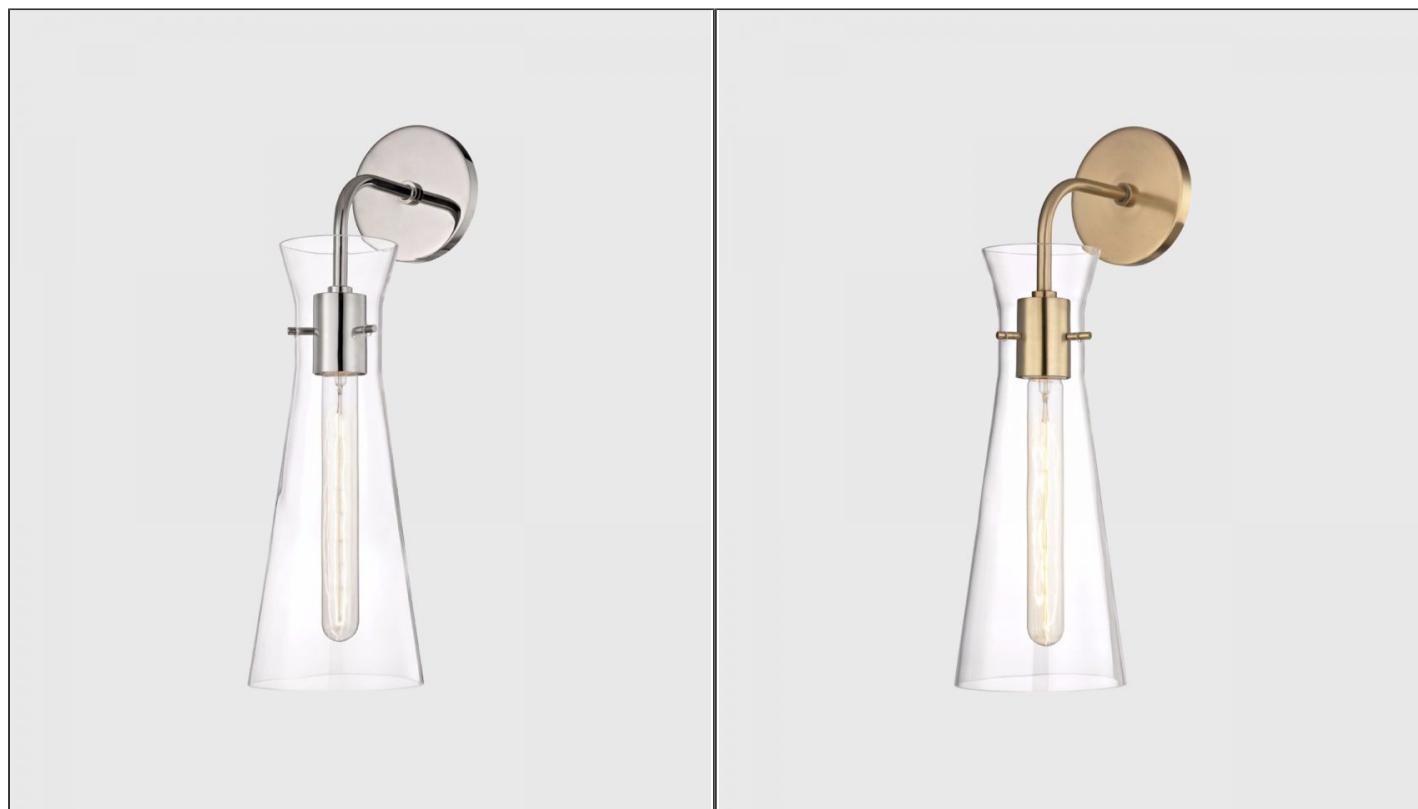

Anya Wall Light

HVG.ANYA/W

PRODUCT DETAILS

Dimensions (cm) H47 x W14 x D19

Application Interior

Material Glass, Metal

Lamp E27 Max 40W

Availability Upon Request