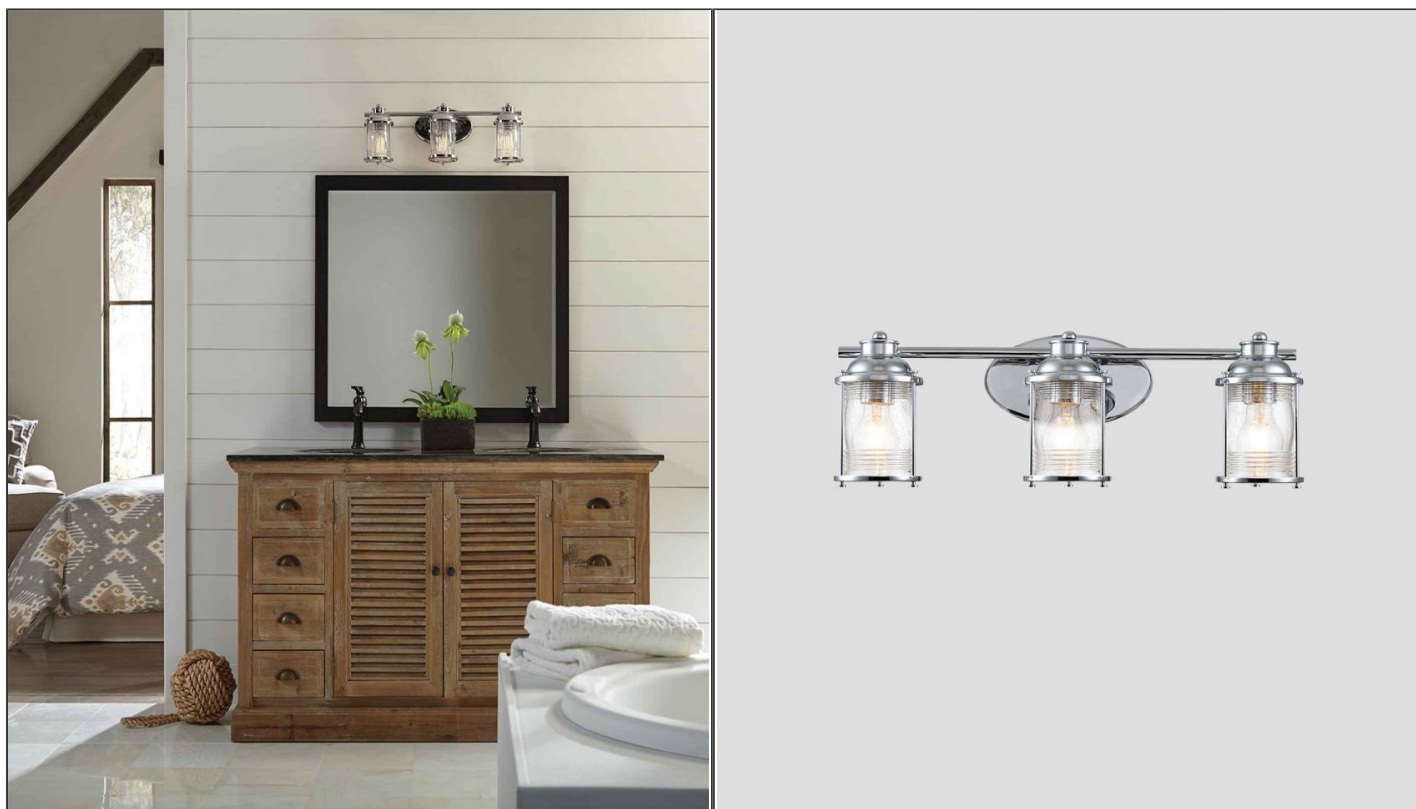

Ashland Bay 3lt Wall Light

ELS.QN-ASHLANDBAY3-WL

PRODUCT DETAILS

Dimensions (cm)	H20.6 x W61 x D16.6
Application	Interior
Material	Glass, Steel
Lamp	E27 Max 60W
IP-Rating	IP44

NOTES
