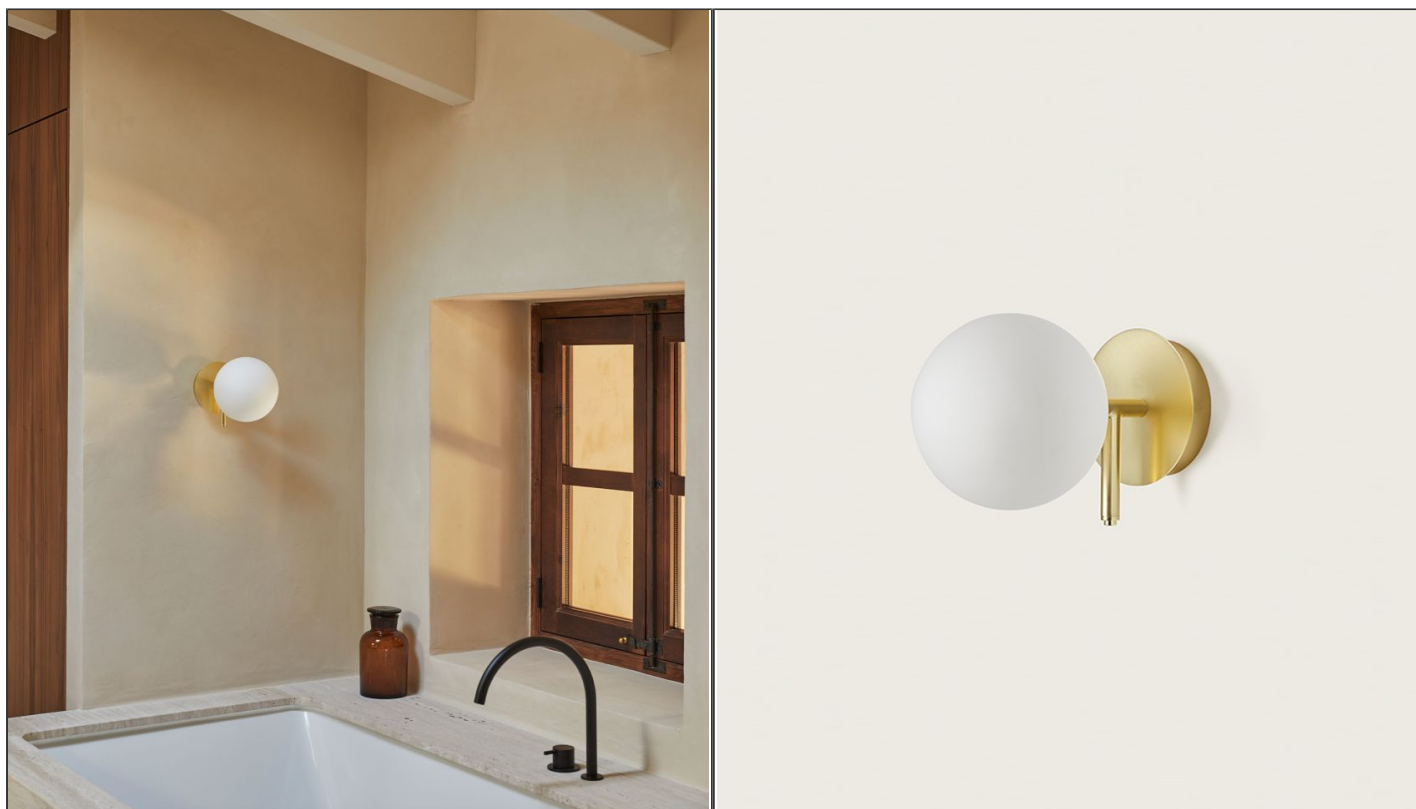

## Atom Wall Light

ARO.A1214

### PRODUCT DETAILS

<b>Dimensions (cm)</b>	H14 x W14 x D22
<b>Application</b>	Interior
<b>Material</b>	Glass, Steel
<b>Glass Finish</b>	Opal
<b>Lamp</b>	G9 LED 5W 3000K (incl.)*