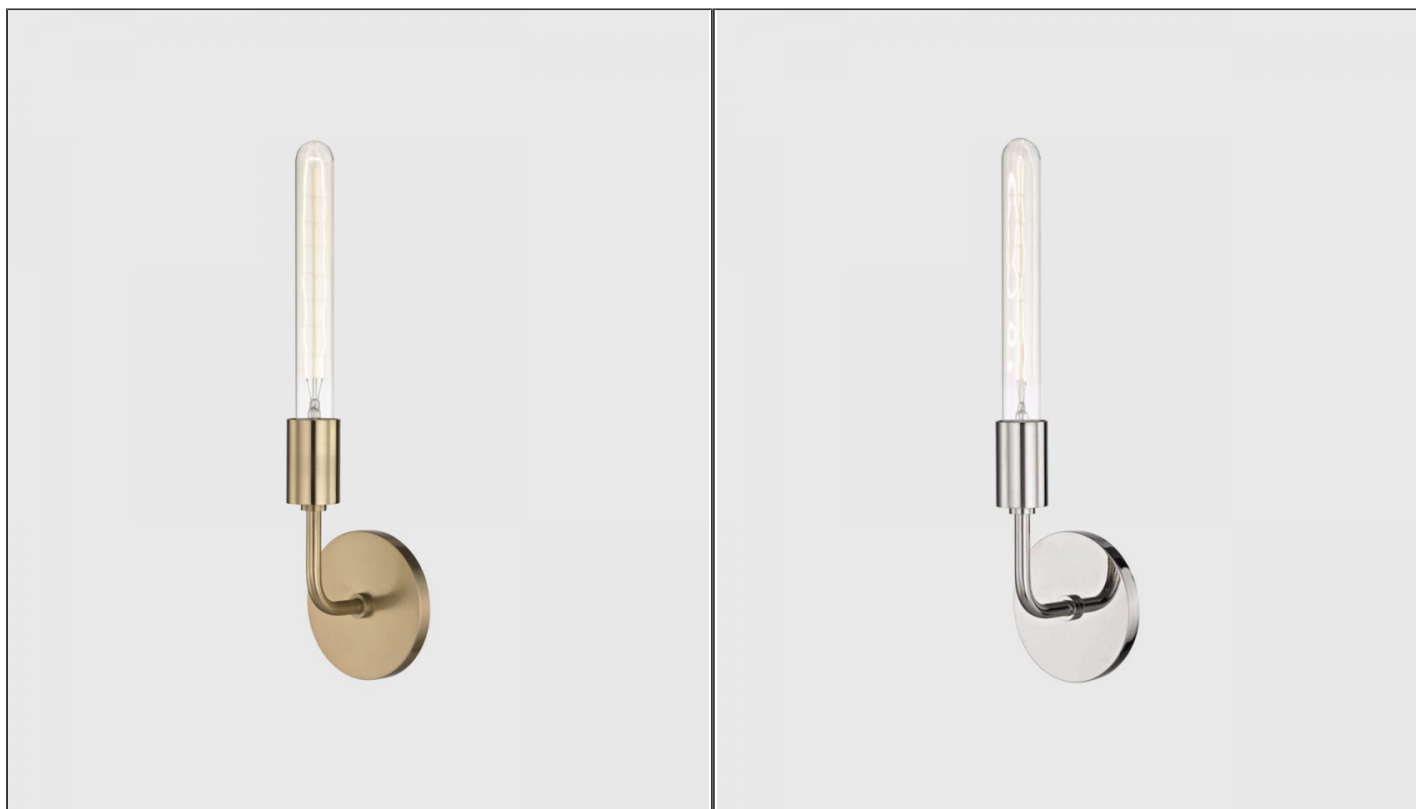

Ava Wall Light

HVG.AYA/W

PRODUCT DETAILS

Dimensions (cm)	H42 x W12 x D9
Application	Interior
Material	Metal
Lamp	E27 Max 40W
Availability	Upon Request

NOTES
