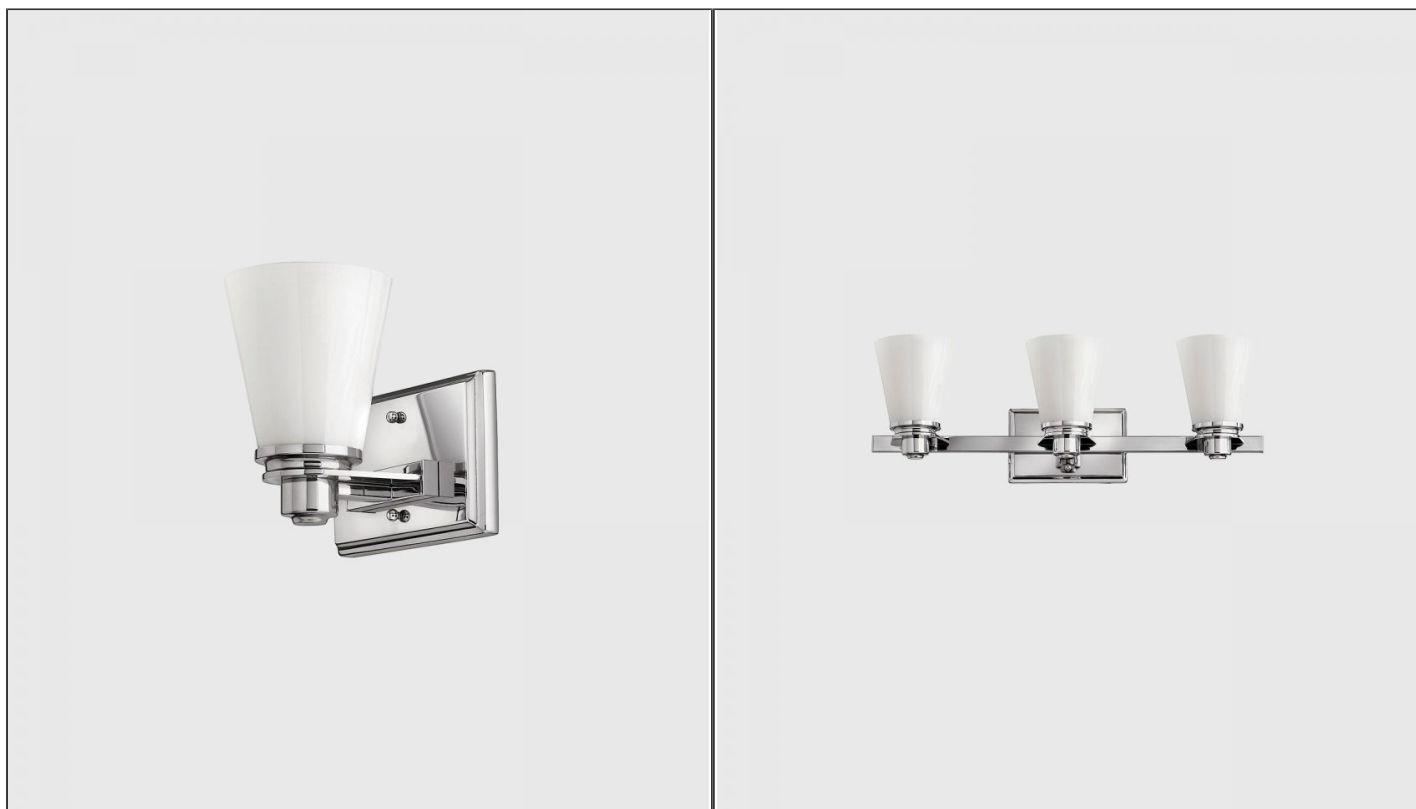

Avon Bathroom Wall Light

ELS.HK-AVON

PRODUCT DETAILS

Dimensions	N/A
Application	Interior
Material	Glass, Metal
Finish	Polished Chrome, White
Lamp	G9 Max 25W
IP-Rating	IP44
Availability	Upon Request

NOTES
