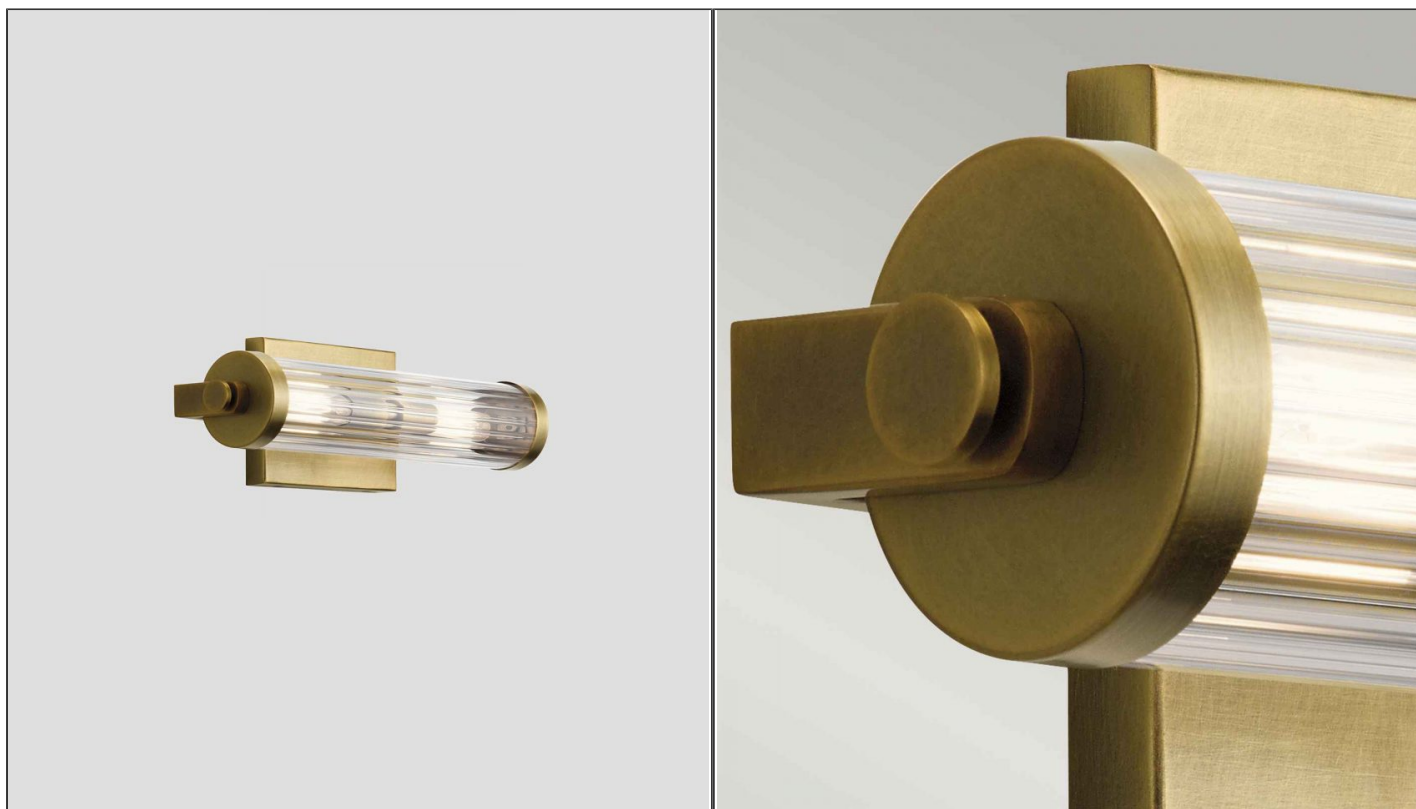

Azores 2lt Wall Light

ELS.QN-AZORES2-WL

PRODUCT DETAILS

Dimensions (cm) H11.5 x W10.7 x D11.5

Application Interior

Material Glass, Steel

Lamp E14 Max 40W

IP-Rating IP44