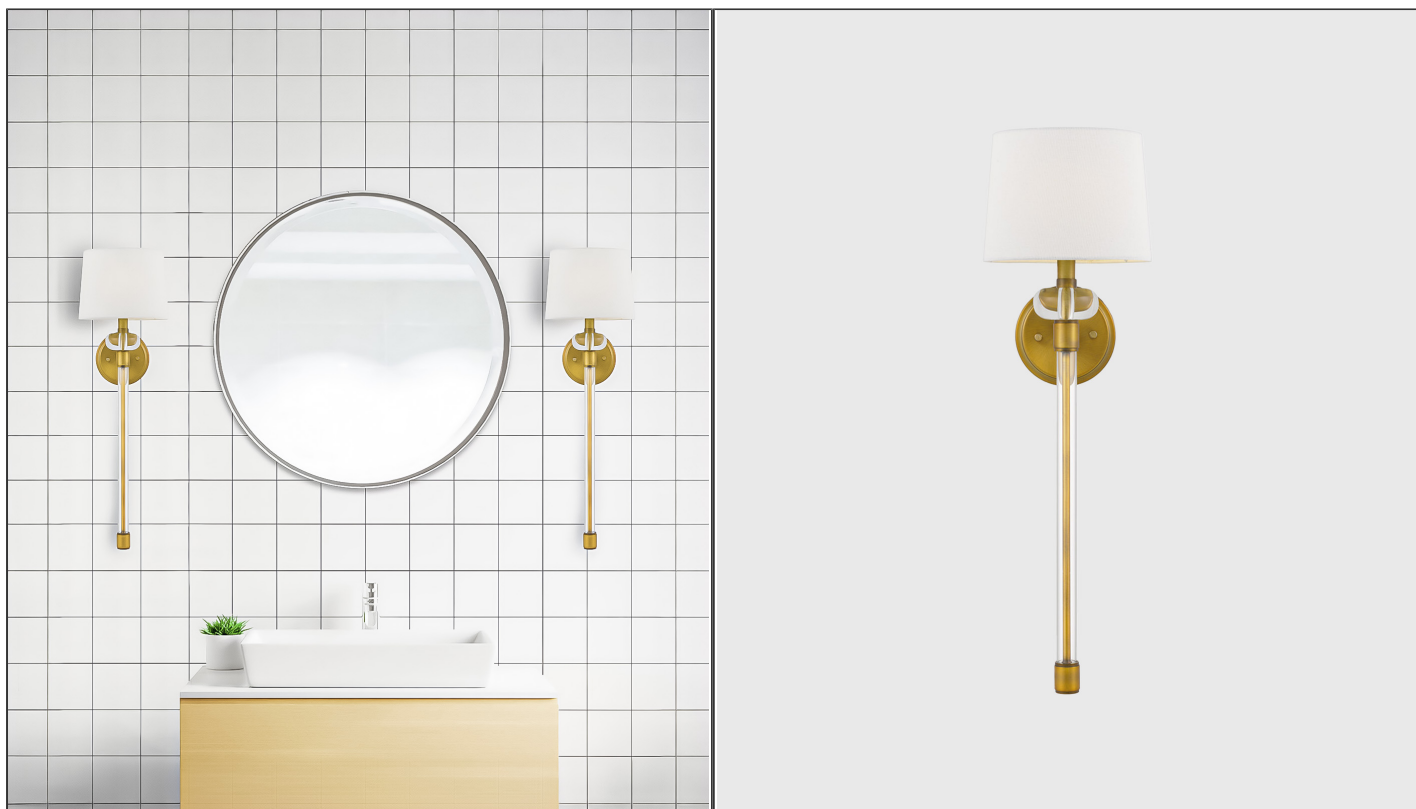

Barbour Wall Light

ELS.BARBOUR/W

PRODUCT DETAILS

Dimensions (cm) H67.6 x W20.3 x D23

Application Interior

Material Fabric, Steel

Lamp E14 Max 40W

NOTES
