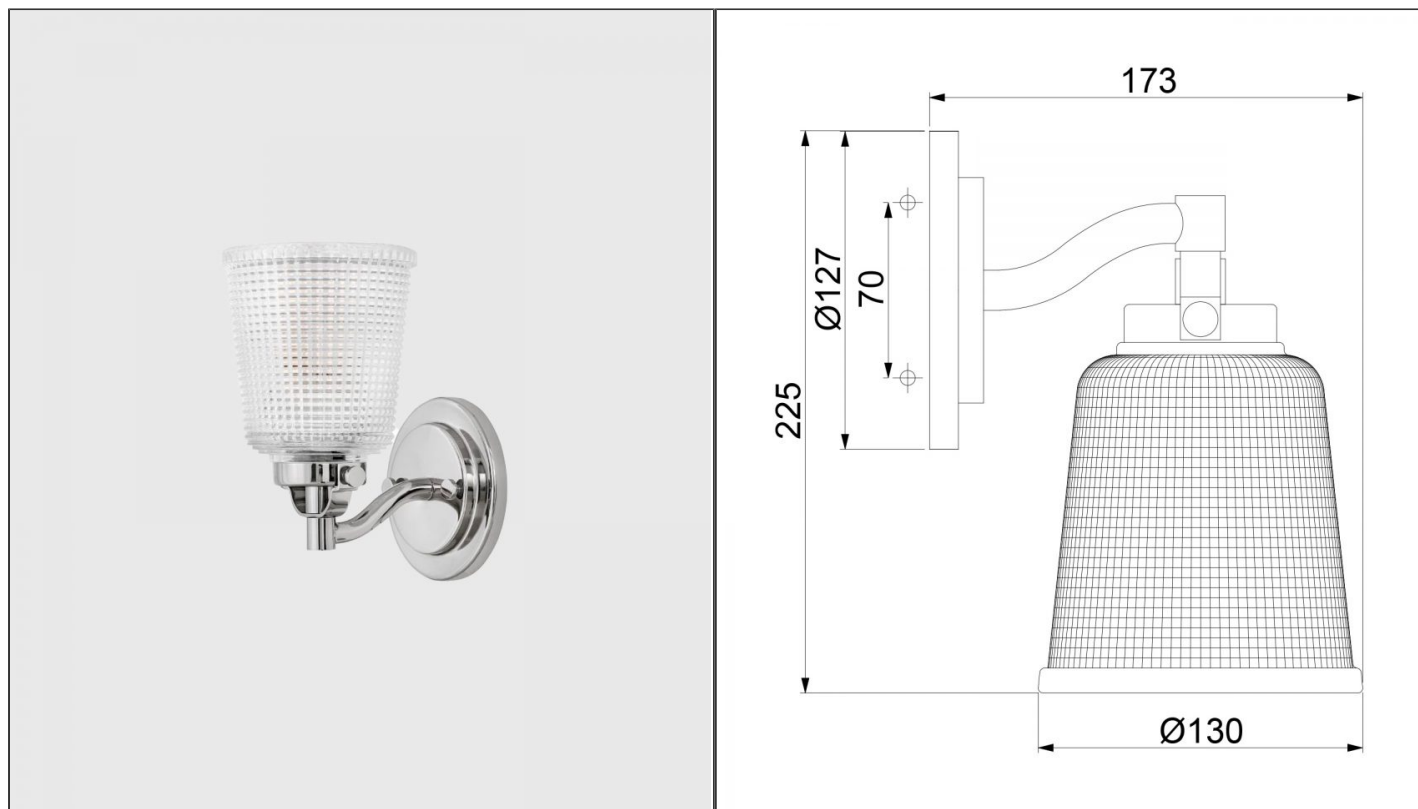

Bennett Bathroom Wall Light

ELS.HK-BENNETT1-BATH

PRODUCT DETAILS

Dimensions (cm)	H22.5 x W13 x D17.5
Application	Interior
Material	Glass, Metal
Finish	Clear Ribbed, Polished Chrome
Lamp	G9 Max 25W
IP-Rating	IP44
Availability	Upon Request