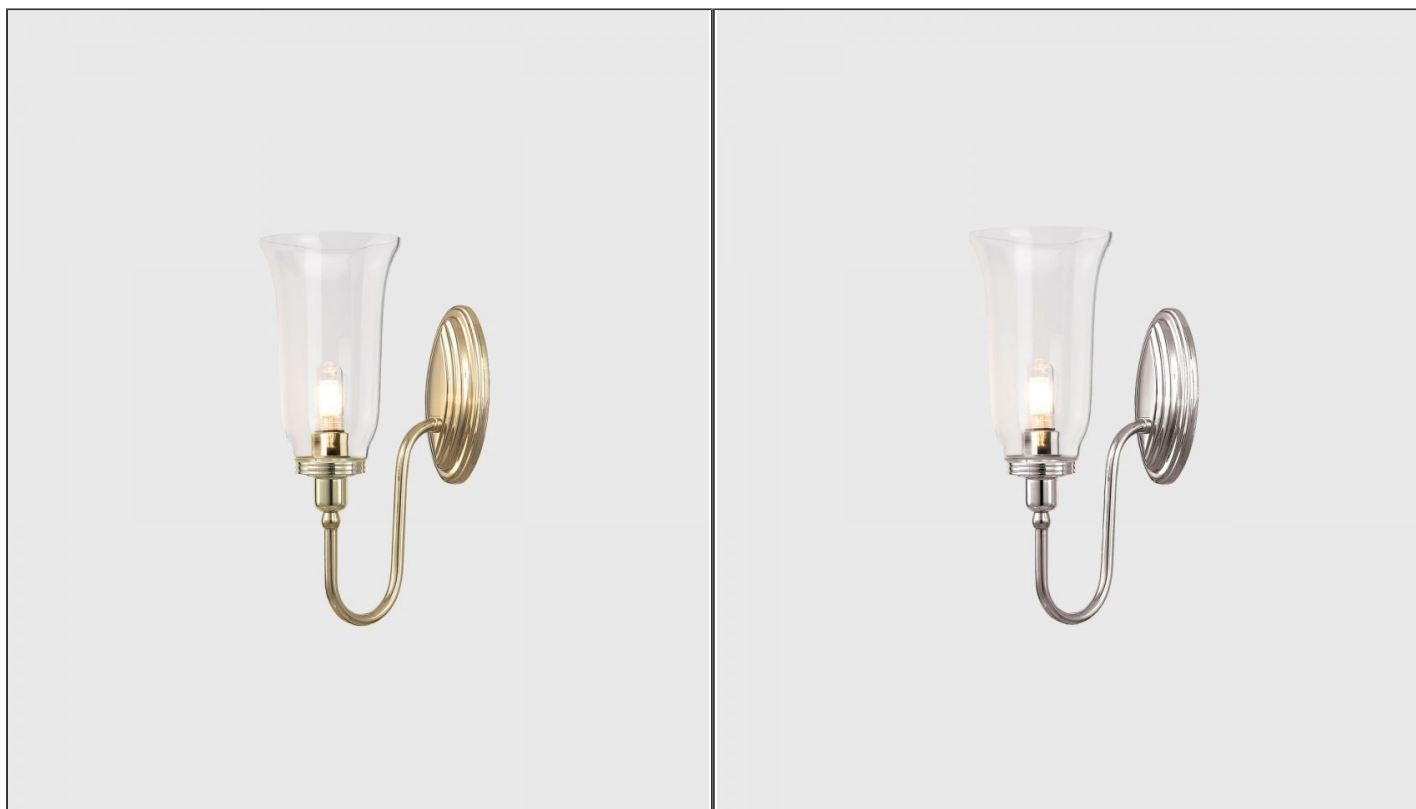

Blake Bathroom Wall Light

ELS.BATH/BLAKE2

PRODUCT DETAILS

Dimensions (cm)	H34 x W12 x D21.5
Application	Interior
Material	Clear Glass, Metal
Lamp	G9 Max 25W
IP-Rating	IP44
Availability	Upon Request

NOTES
