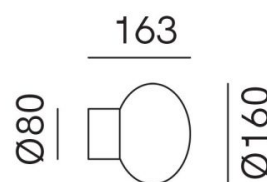

Bloom Wall Light

IL.BLOOM.W.G

PRODUCT DETAILS

Dimensions (cm)	Ø16 x D16.3
Material	Glass, Brass
Finish	181
Lamp	E14 LED Max 10W

NOTES
