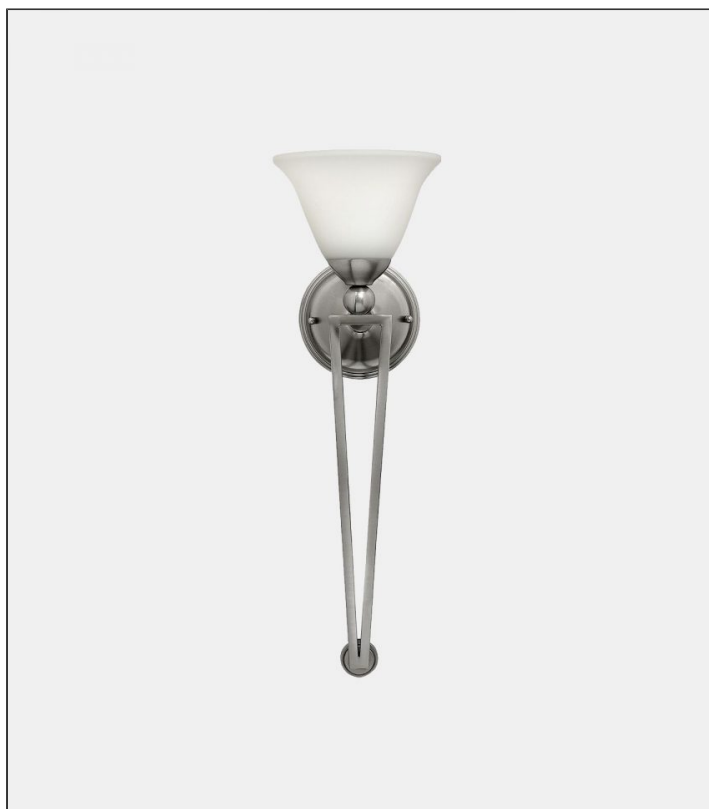

Bolla Torch Wall Light

ELS.HK-BOLLA1-B

PRODUCT DETAILS

Dimensions (cm)	H66 x W19.8
Application	Interior
Material	Glass, Metal
Lamp	E26 Max 60W
Availability	Upon Request

NOTES
