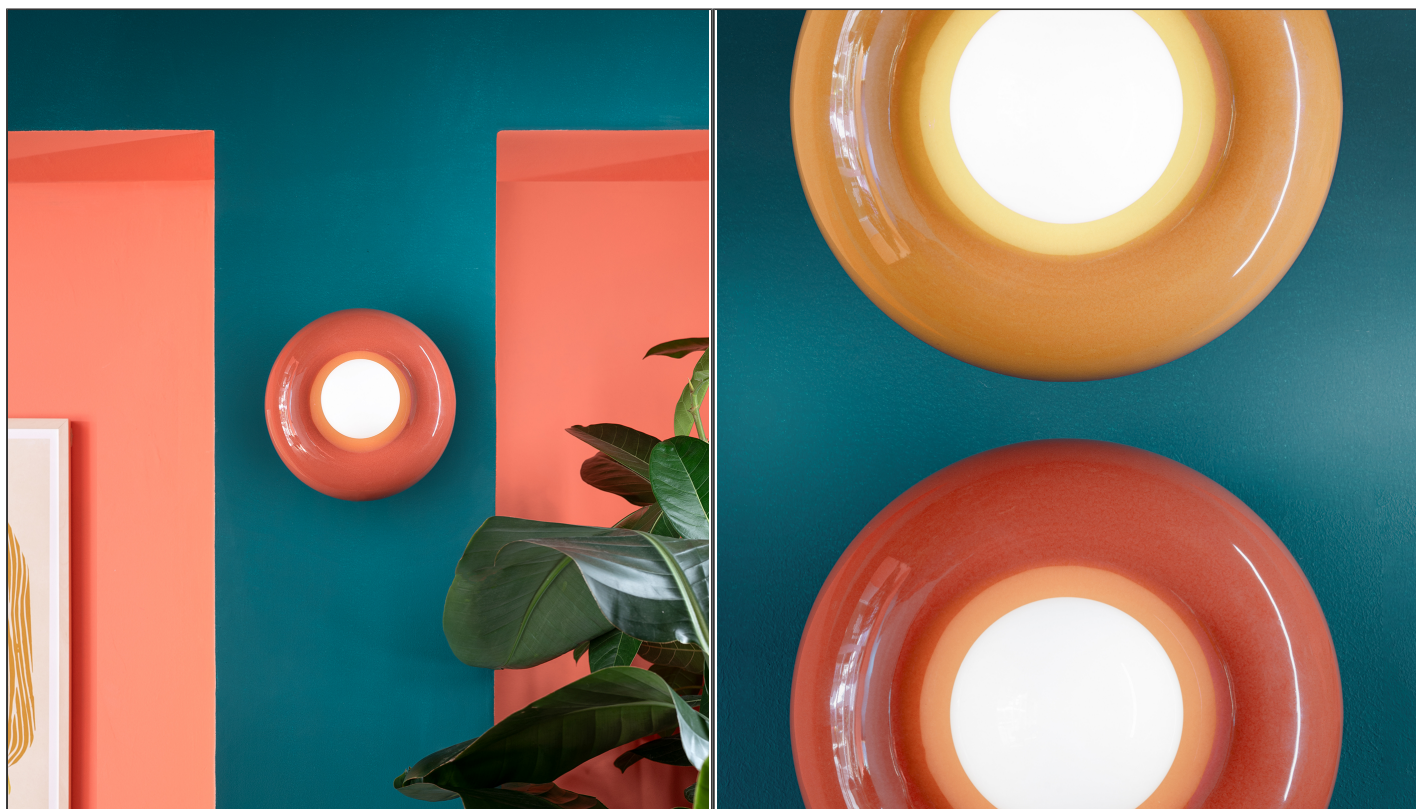

**Bumbum Wall Light**

FER.BUMBUM/W

**PRODUCT DETAILS**

**Dimensions (cm)** Ø25 x D16.5

**Application** Interior

**Material** Glass, Ceramic

**Lamp** G9 Max 25W

**NOTES**