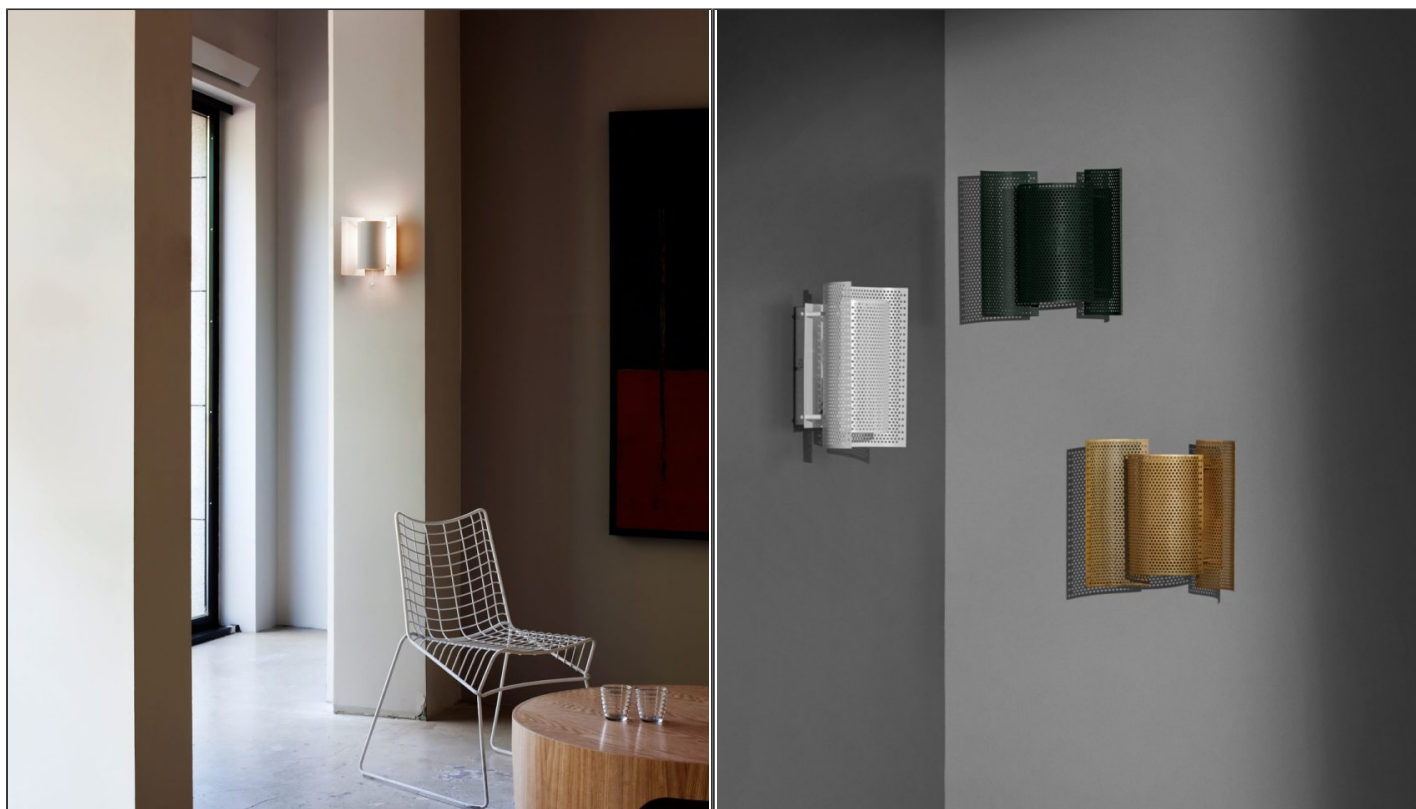

Butterfly Wall Light

NOR.Butterfly

PRODUCT DETAILS

Dimensions (cm)	H21 x W20 x D10
Application	Interior
Lamp	E27 Max 60W
Availability	Upon Request

NOTES
