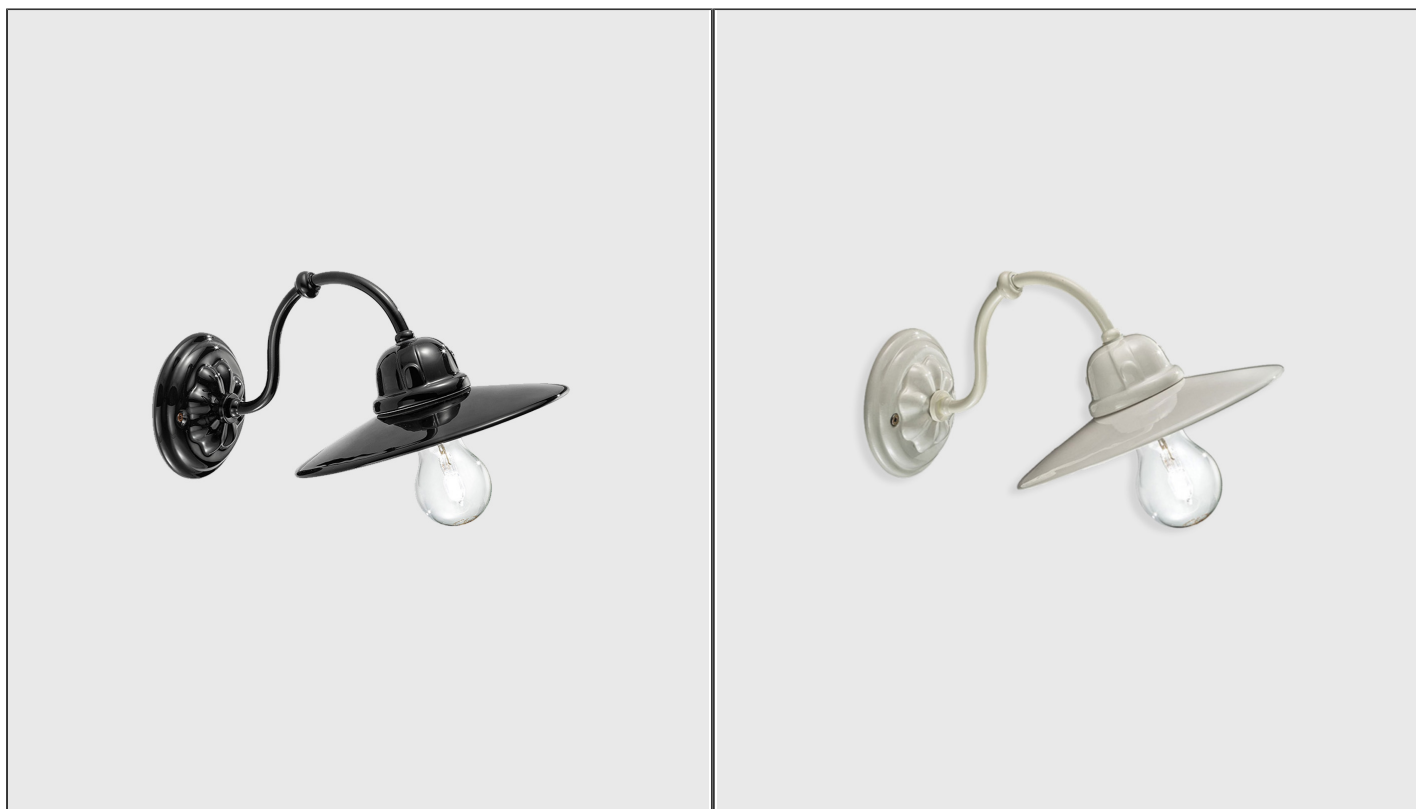

B&W Classic Wall Light

FER.B&W CLASSIC/W

PRODUCT DETAILS

Dimensions (cm) H16 x Ø20 x D30

Application Interior

Material Ceramic

Lamp E27 Max 77W

NOTES
