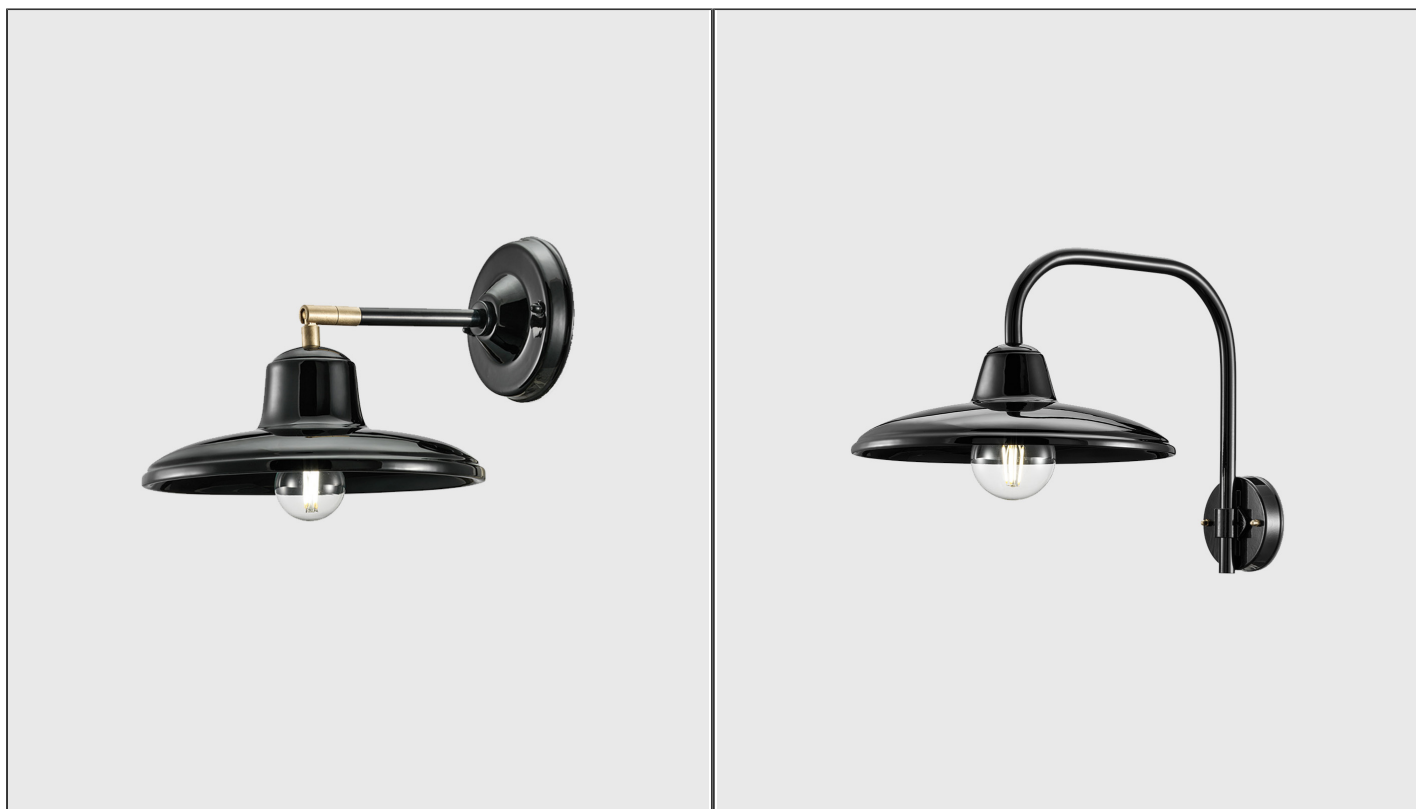

B&W Curve Wall Light

FER.B&W CURVE/W

PRODUCT DETAILS

Dimensions	N/A
Application	Interior
Material	Ceramic
Finish	Glazed Black
Lamp	E27 Max 77W

NOTES
