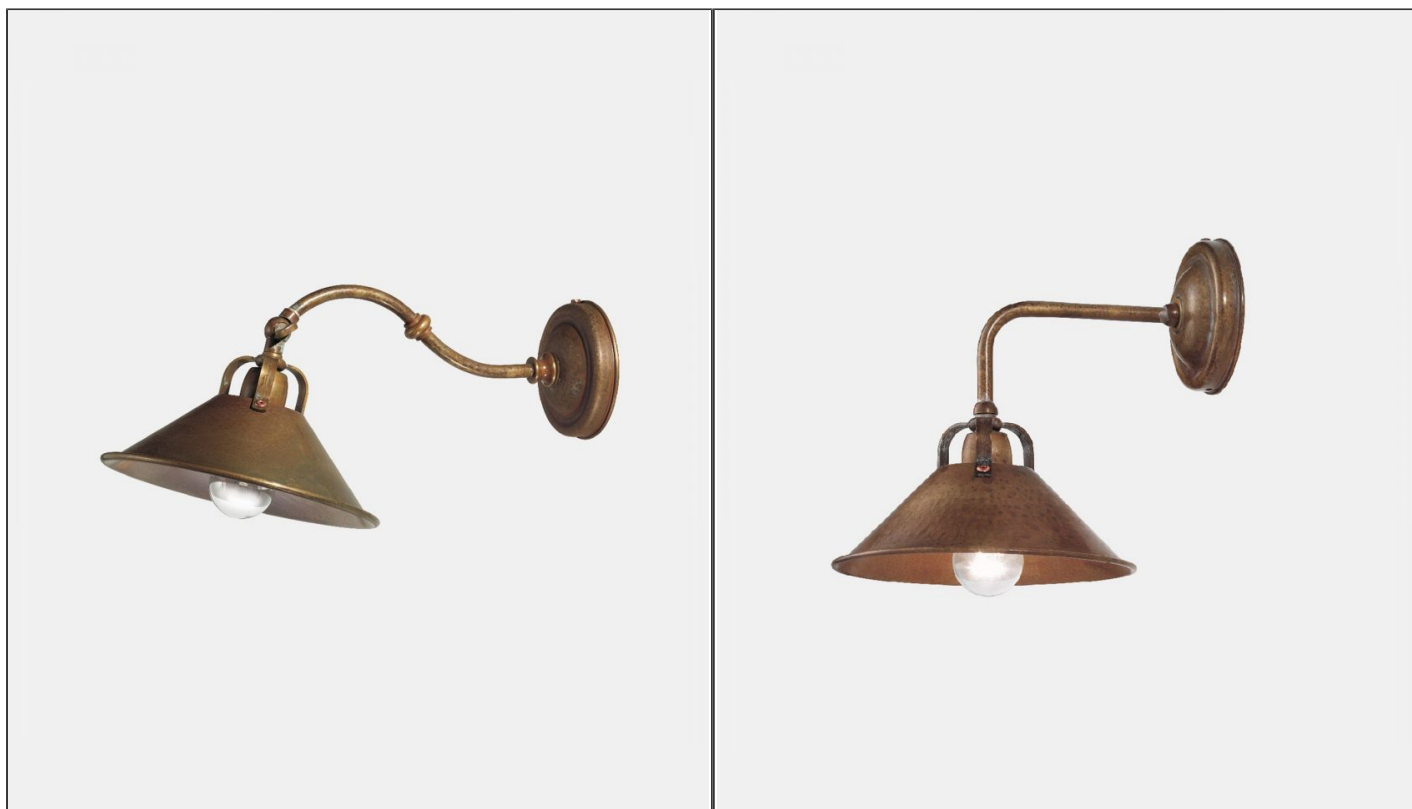

Cascina Wall Light

IL204/W

PRODUCT DETAILS

Dimensions	N/A
Application	Interior
Material	Brass/Brass
Lamp	E14 Max 46W
Availability	Upon Request

NOTES
