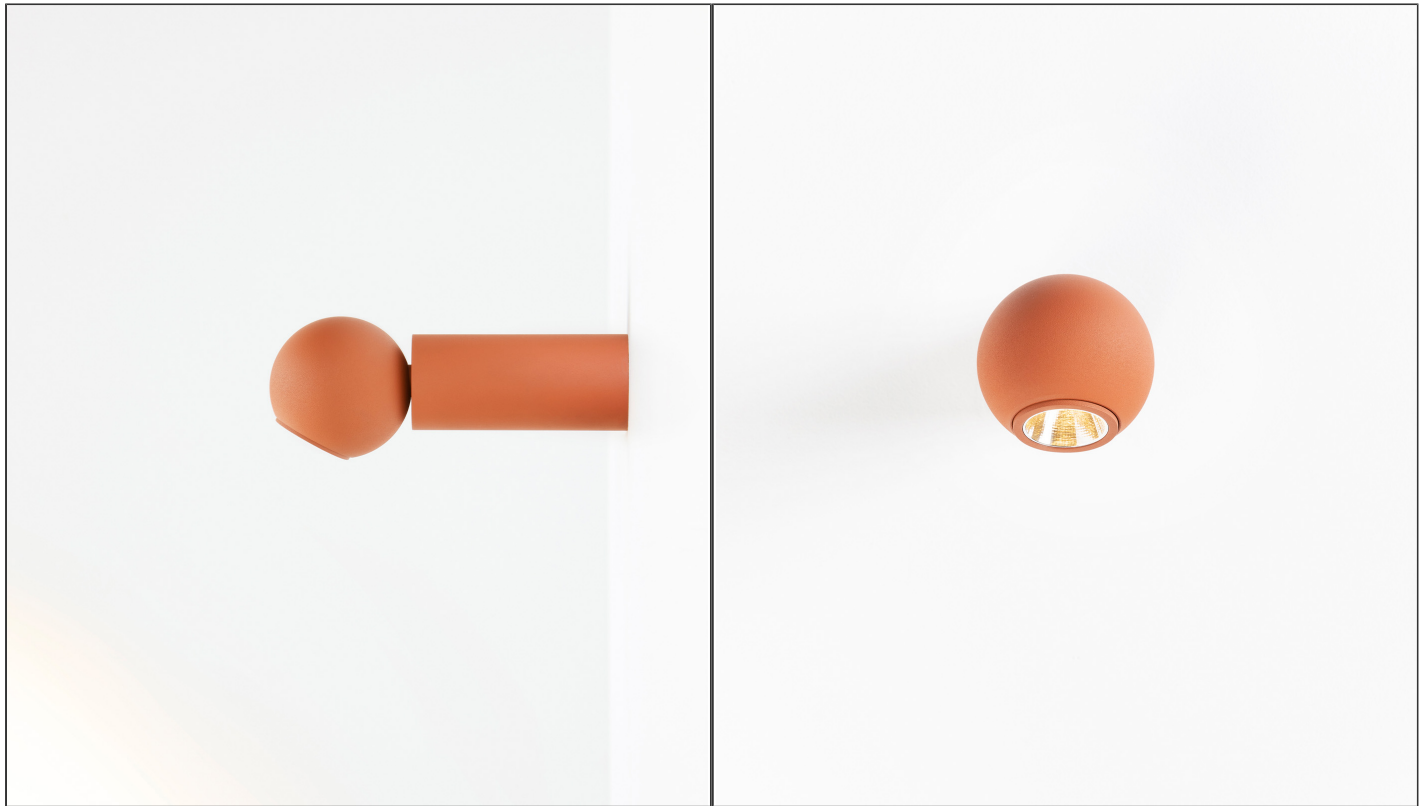

Compass Accent Wall Light

EST.COMPASS ACCENT/W

PRODUCT DETAILS

Dimensions (cm)	H6 x W6 x D9
Application	Interior
Material	Metal
Lamp	LED 3W 3000K

NOTES
