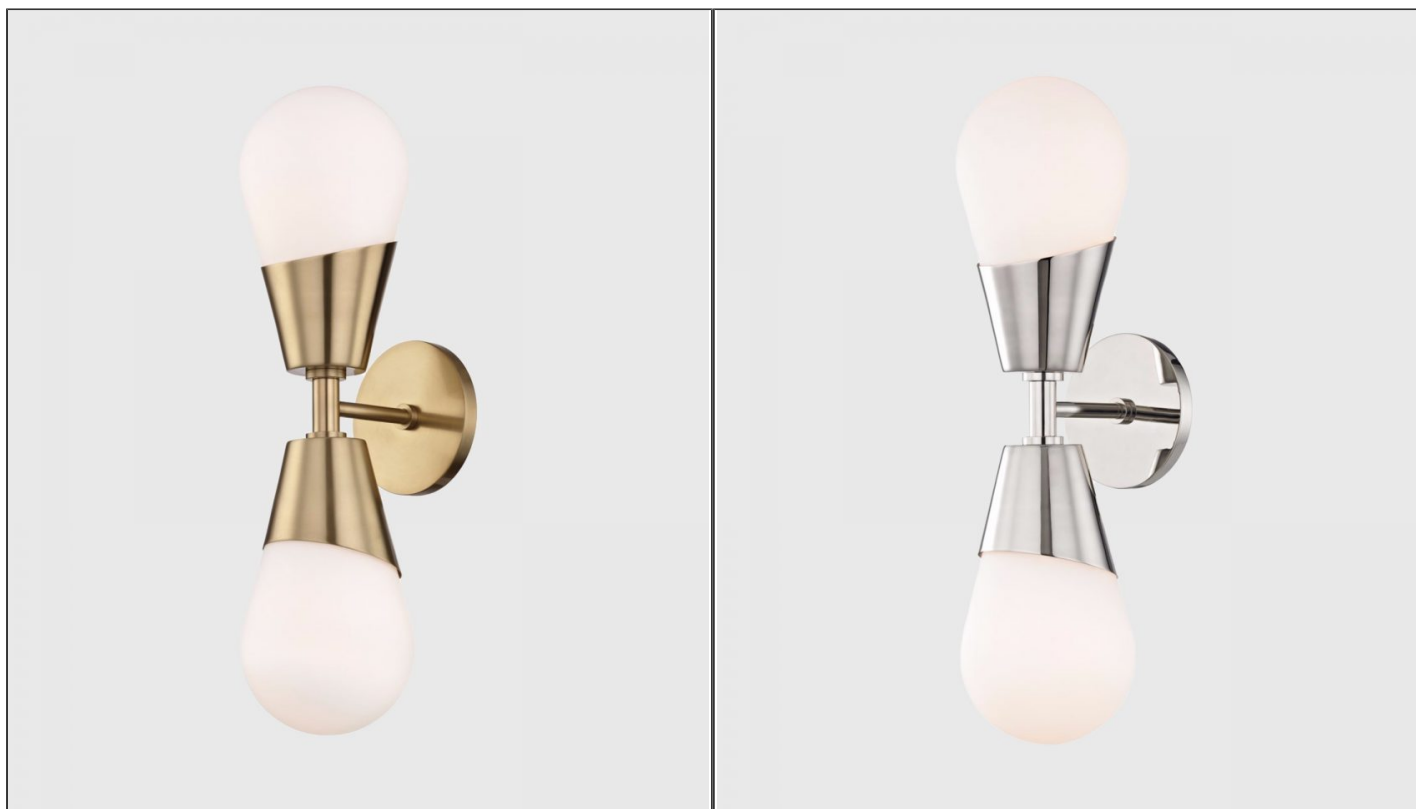

Cora Wall Light

HVG.CORA/W

PRODUCT DETAILS

Dimensions (cm)	H48 x W13 x D16
Application	Interior
Material	Glass, Metal
Lamp	E27 Max 40W
Availability	Upon Request

NOTES
