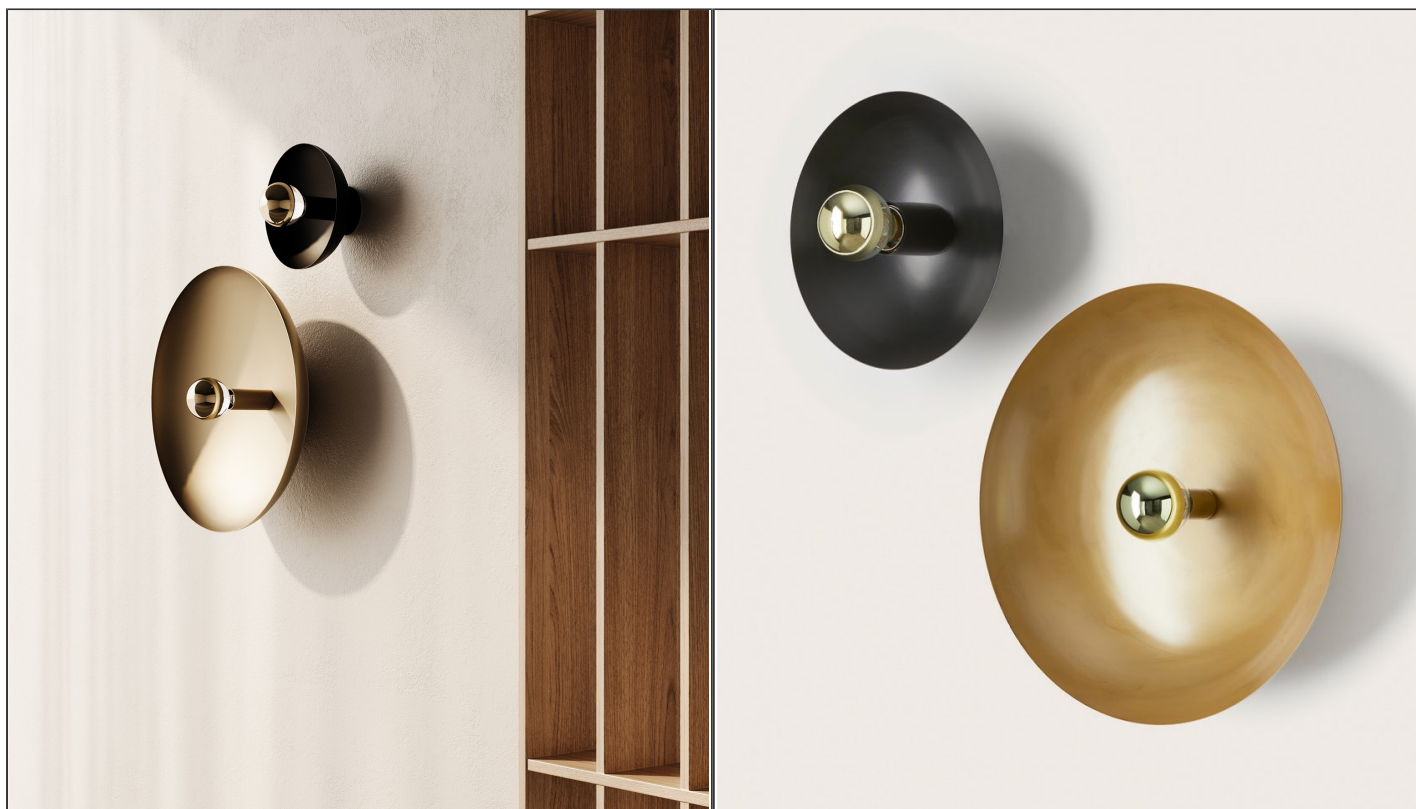

Cropi Wall Light

ARO.A1100

PRODUCT DETAILS

Dimensions	N/A
Material	Steel
Application	Interior
Lamp	E27 Max 60W

NOTES
