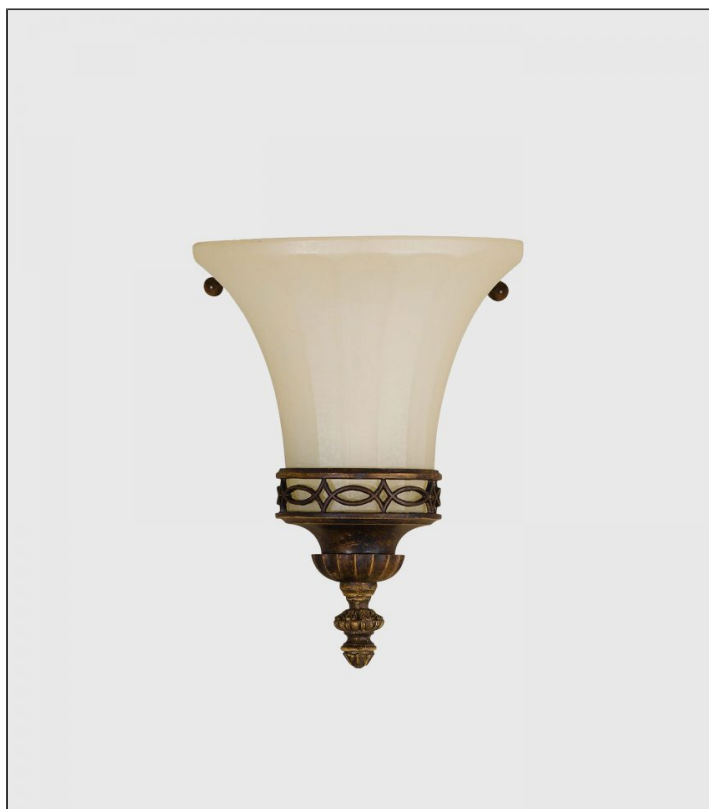

Drawing Room Wall Light 2

ELS.FE-DRAWING-ROOM-WU2

PRODUCT DETAILS

Dimensions (cm)	H22.8 x W17.6
Application	Interior
Material	Glass, Metal
Lamp	E14 Max 60W
Availability	Upon Request

NOTES
