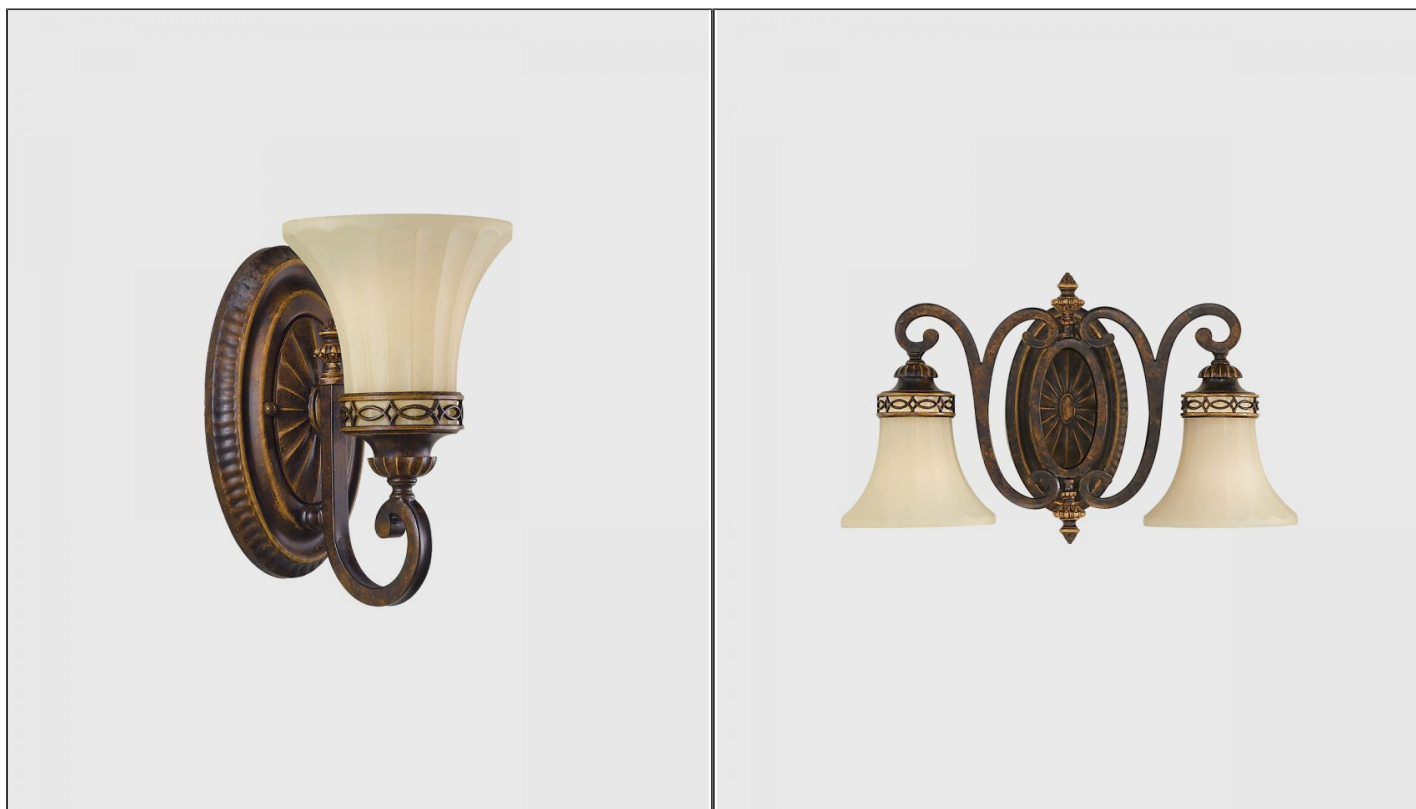

Drawing Room Wall Light

ELS.FE-DRAWING

PRODUCT DETAILS

Dimensions	N/A
Application	Interior
Material	Glass, Metal
Lamp	E27 Max 60W
Availability	Upon Request

NOTES
