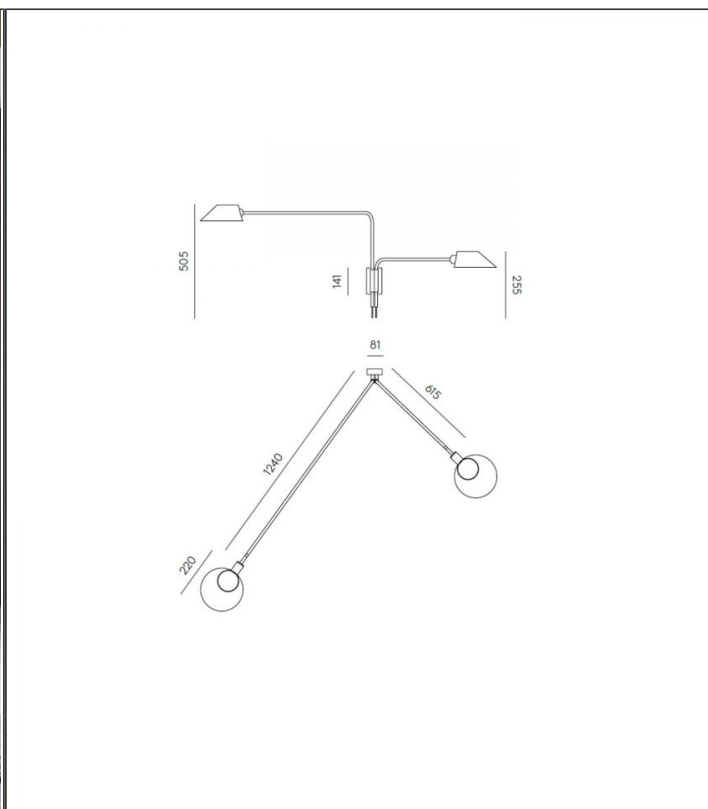

## Duo Wall Light

ARO.A1170/2

### PRODUCT DETAILS

<b>Dimensions (cm)</b>	H50.5 x D124
<b>Application</b>	Interior
<b>Material</b>	Steel
<b>Finish</b>	Matte Black
<b>Lamp</b>	E27 Max 11W