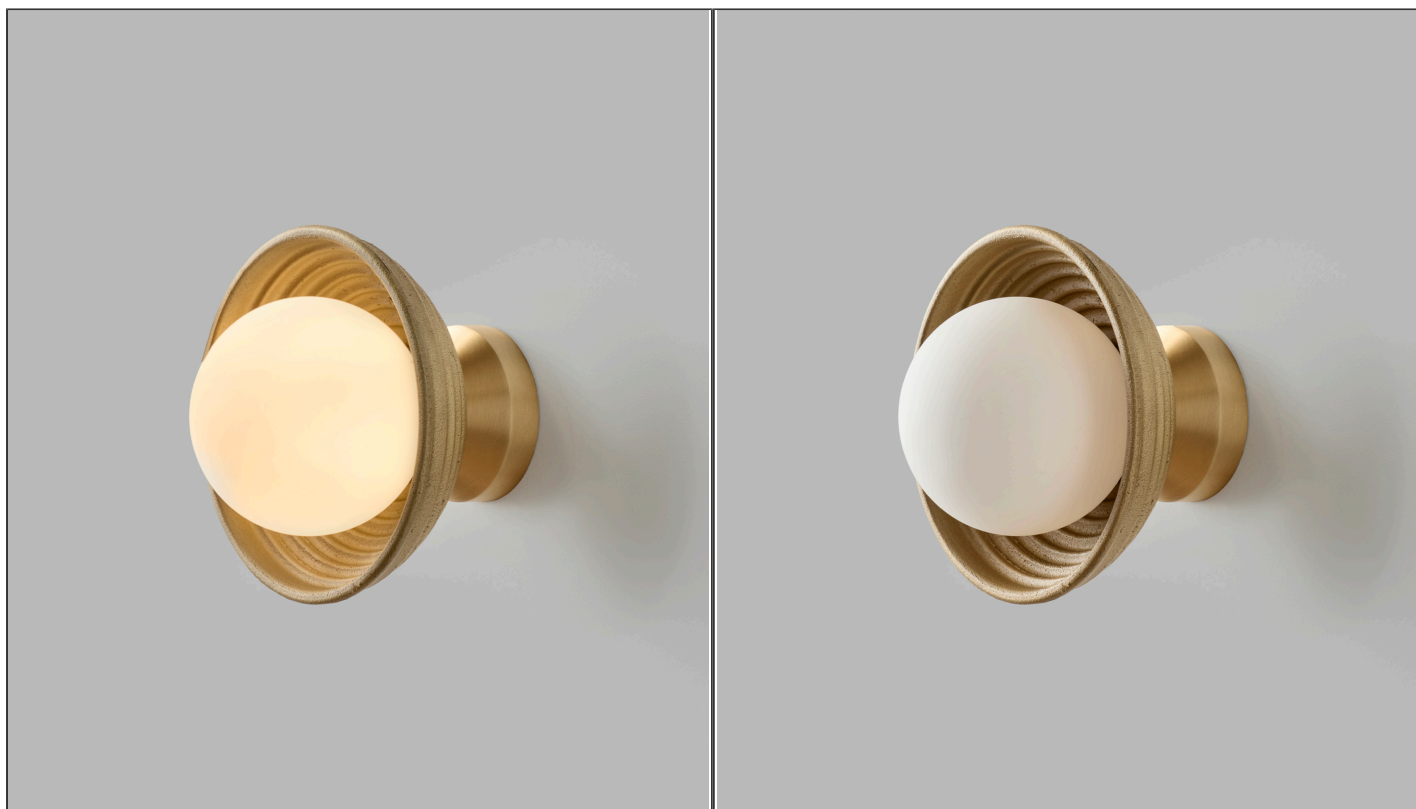

Eos Wall/Ceiling Light

BF.EOS/W/C

PRODUCT DETAILS

Dimensions (cm) H15.7 x W15.7

Application Interior

Material Glass, Brass

Lamp LED G9 4W 2700K

IP-Rating IP44