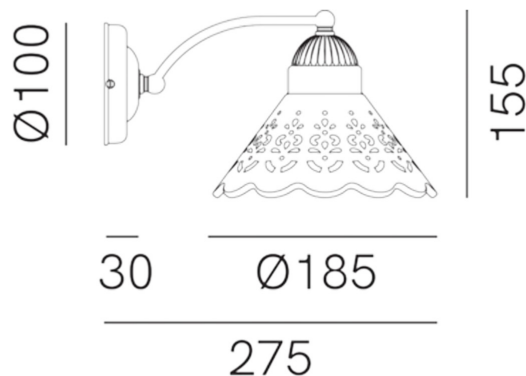

Fiori di Pizzo Wall Light

IL.065.17.OC

PRODUCT DETAILS

Dimensions (cm)	H15.5 x W18.5 x D27.5
Application	Interior
Material	Brass, Ceramic
Finish	Antique Brass/White
Lamp	E27 Max 15W

NOTES
